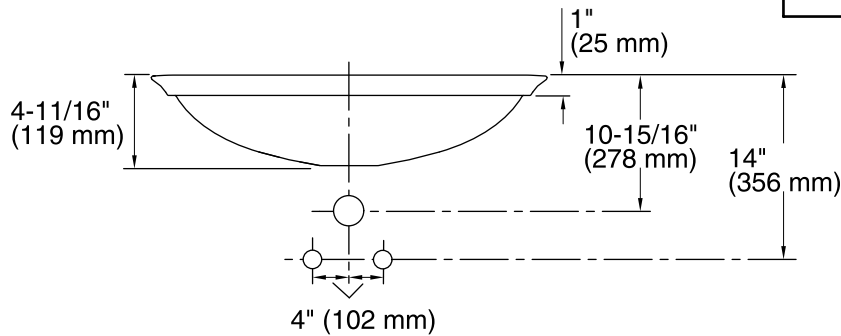

Technical Information

All product dimensions are nominal.

Installation: Vessel

Template: 1190263-7, not required, included

Notes

Install this product according to the installation instructions.

Product does not have an overflow.