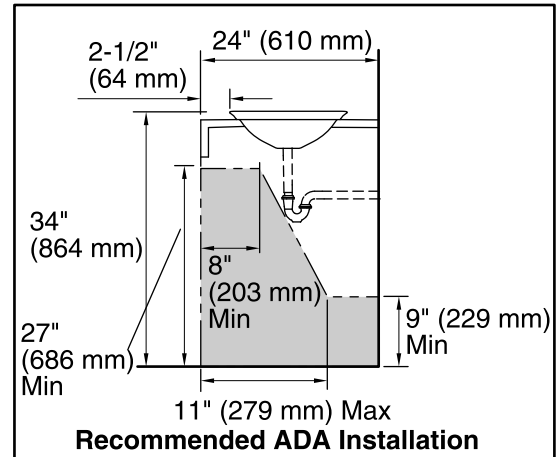

Technical Information

All product dimensions are nominal.

Installation: Vessel

Template: 1190263-7, not required, included

Notes

Install this product according to the installation instructions.

Product does not have an overflow.