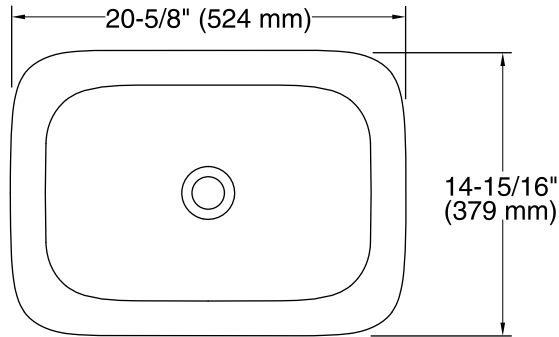

Technical Information

All product dimensions are nominal.

Installation: Vessel

Template: 1190263-7, not required, included

Notes

Install this product according to the installation instructions.

Product does not have an overflow.