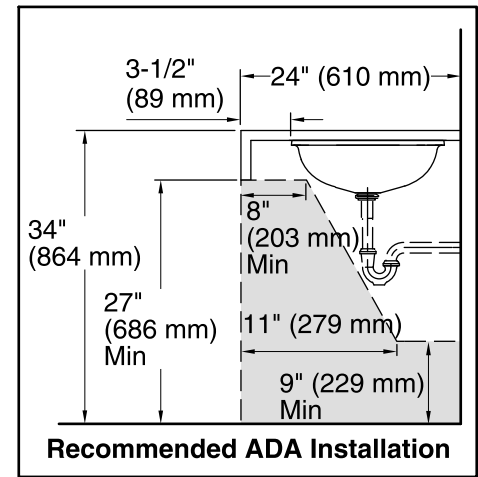

Color	Code	Description
-------	------	-------------

	B11	Ice
--	-----	-----

Technical Information

All product dimensions are nominal.

Bowl configuration:	Single
Installation:	Under-mount
Bowl area (Only):	Length: 17-3/16" (437 mm) Width: 14-3/16" (360 mm) Bowl depth: 4-3/4" (121 mm) Water depth: 4-3/4" (121 mm)
Drain hole:	1-3/4" (44 mm)
Template:	1151011-7, required, included