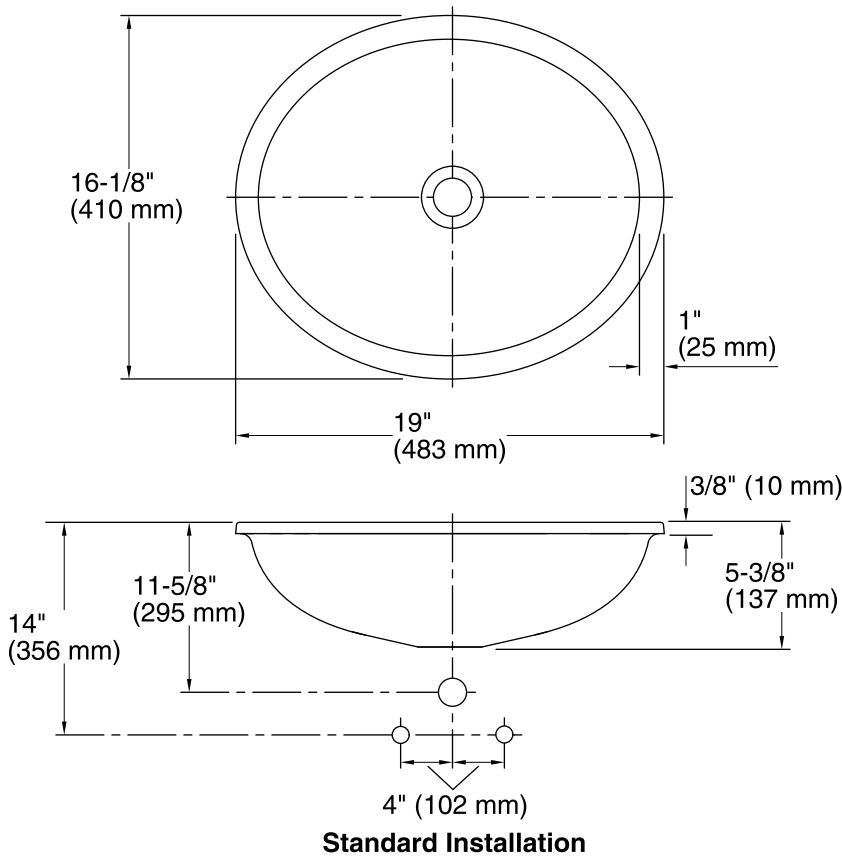

Color	Code	Description
-------	------	-------------

	B11	Ice
--	-----	-----

Technical Information

All product dimensions are nominal.

Bowl configuration:	Single
Installation:	Under-mount
Bowl area (Only):	Length: 17-3/16" (437 mm) Width: 14-3/16" (360 mm) Bowl depth: 4-3/4" (121 mm) Water depth: 4-3/4" (121 mm)
Drain hole:	1-3/4" (44 mm)
Template:	1151011-7, required, included