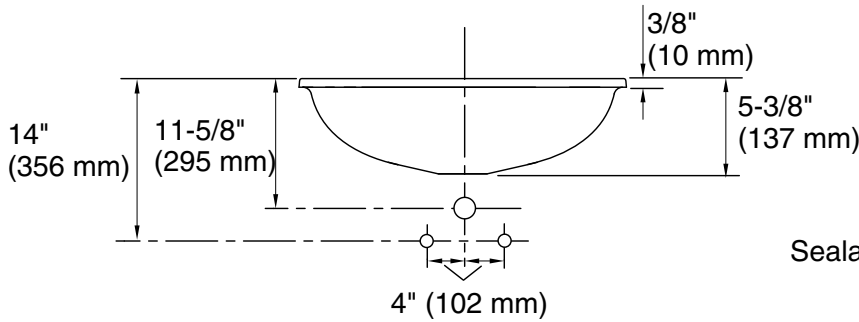

Features

- Bowl-shaped basin with concentric ring styling.
- No faucet holes; requires wall-or counter-mount faucet.
- Glass material provides a strong, durable surface that is easy to clean.
- Fits standard 14- x 17-inch countertop cutout.

Standard Installation

Wood Installation

Marble Installation

Technical Information

All product dimensions are nominal.

Bowl configuration:	Single
Installation:	Under-mount
Bowl area:	Length: 17-3/16" (437 mm) Width: 14-3/16" (360 mm) Bowl depth: 4-3/4" (121 mm) Water depth: 4-3/4" (121 mm)
Template:	1151001-7, required, included