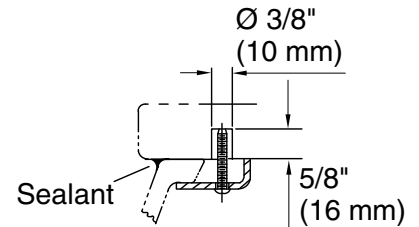

Standard Installation

Wood Installation

Marble Installation

Technical Information

All product dimensions are nominal.

Bowl configuration:	Single
Installation:	Under-mount
Bowl area:	Length: 17-3/16" (437 mm) Width: 14-3/16" (360 mm) Bowl depth: 4-3/4" (121 mm) Water depth: 4-3/4" (121 mm)
Template:	1151001-7, required, included