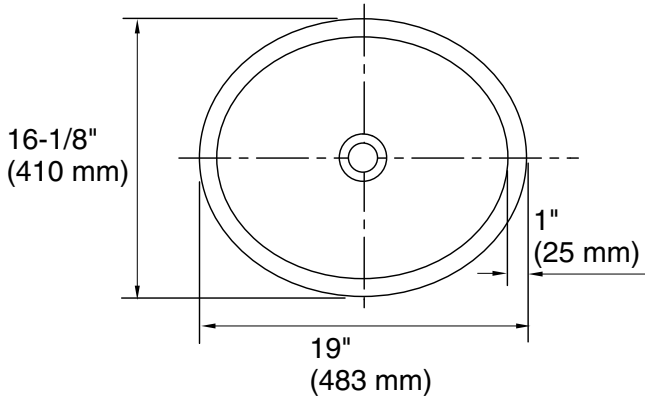

Features

- Bowl-shaped basin with concentric ring styling.
- No faucet holes; requires wall-or counter-mount faucet.
- Glass material provides a strong, durable surface that is easy to clean.
- Fits standard 14- x 17-inch countertop cutout.

Standard Installation

Wood Installation

Marble Installation

Technical Information

All product dimensions are nominal.

Bowl configuration:	Single
Installation:	Under-mount
Bowl area:	Length: 17-3/16" (437 mm) Width: 14-3/16" (360 mm) Bowl depth: 4-3/4" (121 mm) Water depth: 4-3/4" (121 mm)
Template:	1151001-7, required, included