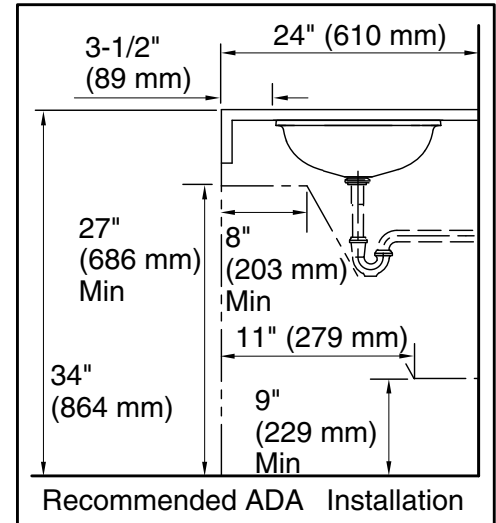

Features

- Bowl-shaped basin with concentric ring styling.
- No faucet holes; requires wall-or counter-mount faucet.
- Glass material provides a strong, durable surface that is easy to clean.
- Fits standard 14- x 17-inch countertop cutout.

Additional Components:
52047 Clamp Accessory Pack, 4 Ea.
1070246

ADA

Codes/Standards

CSA B45.11/IAPMO Z401
CSA B45.5/IAPMO Z124
ADA
ICC/ANSI A117.1

KOHLER® One-Year Limited Warranty

See website for detailed warranty information.

Standard Installation

Wood Installation

Marble Installation

Technical Information

All product dimensions are nominal.

Bowl configuration:	Single
Installation:	Under-mount
Bowl area:	Length: 17-3/16" (437 mm) Width: 14-3/16" (360 mm) Bowl depth: 4-3/4" (121 mm) Water depth: 4-3/4" (121 mm)
Template:	1151001-7, required, included