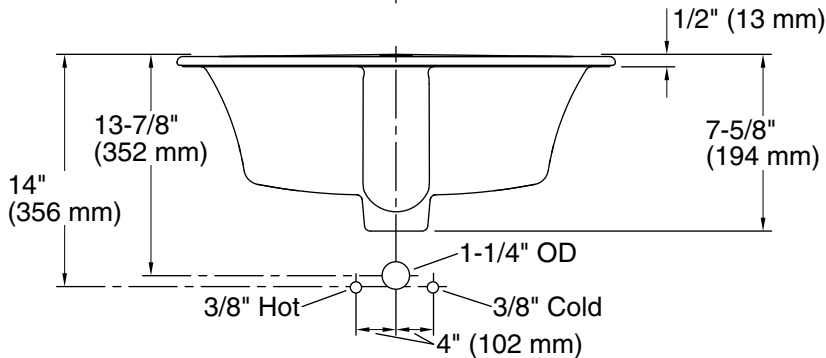

Bryant® Round

Drop-in Bathroom Sink

K-2714-8

Features

- 8" (203 mm) centerset faucet holes.
- Round basin.
- Overflow drain.

Material

- Vitreous china.

Installation

For the most current Specification Sheet, go to www.kohler.com.

6-16-2020 11:48 - US/CA/MX

THE BOLD LOOK
OF **KOHLER**®

Technical Information

All product dimensions are nominal.

Bowl configuration:	Single
Installation:	Drop-in
Bowl area (Only):	Length: 12-1/2" (318 mm) Width: 16-5/16" (414 mm) Water depth: 4" (102 mm)
Number of deck holes:	3
Faucet hole spacing:	8" (203 mm)
Faucet hole(s):	1-3/8" (35 mm)
Drain hole:	1-3/4" (44 mm)
Template:	1155260-7, required, included

Notes

Install this product according to the installation instructions.

Spout must be 5" (12.7 cm) long (min) for adequate clearance into the lavatory when installed with the centerline as shown.

NOTICE: Countertop manufacturer or cutter must use the cut-out template provided with the product, or a current one provided by Kohler Co. (call 1-800-4-KOHLER). Kohler Co. is not responsible for cutout errors when the incorrect cut-out template is used.