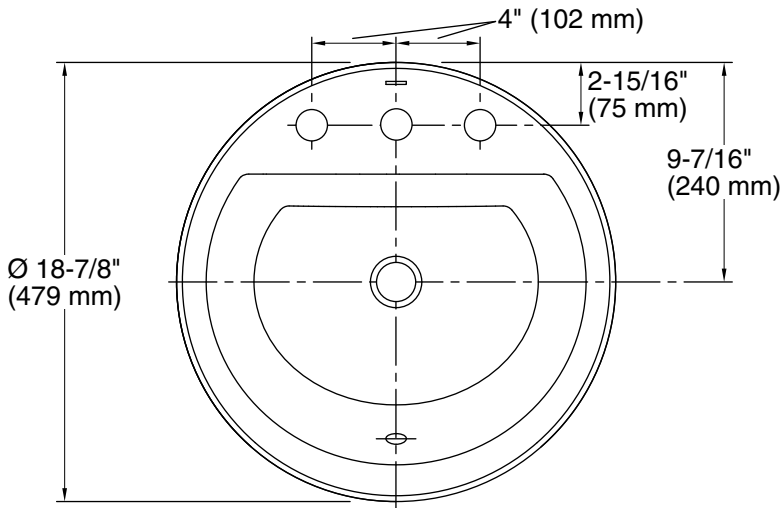

Bryant® Round

Drop-in Bathroom Sink

K-2714-8

Features

- 8" (203 mm) centerset faucet holes.
- Round basin.
- Overflow drain.

Material

- Vitreous china.

Installation

For the most current Specification Sheet, go to www.kohler.com.

6-16-2020 11:48 - US/CA/MX

THE BOLD LOOK
OF **KOHLER**®

Technical Information

All product dimensions are nominal.

Bowl configuration:	Single
Installation:	Drop-in
Bowl area (Only):	Length: 12-1/2" (318 mm) Width: 16-5/16" (414 mm) Water depth: 4" (102 mm)
Number of deck holes:	3
Faucet hole spacing:	8" (203 mm)
Faucet hole(s):	1-3/8" (35 mm)
Drain hole:	1-3/4" (44 mm)
Template:	1155260-7, required, included

Notes

Install this product according to the installation instructions.

Spout must be 5" (12.7 cm) long (min) for adequate clearance into the lavatory when installed with the centerline as shown.

NOTICE: Countertop manufacturer or cutter must use the cut-out template provided with the product, or a current one provided by Kohler Co. (call 1-800-4-KOHLER). Kohler Co. is not responsible for cutout errors when the incorrect cut-out template is used.