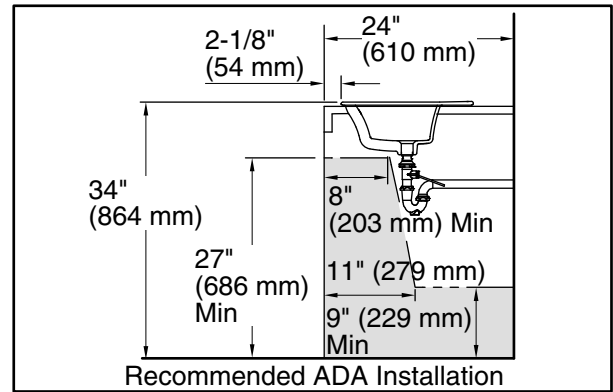

Bryant® Round

Drop-in Bathroom Sink

K-2714-8

Features

- 8" (203 mm) centerset faucet holes.
- Round basin.
- Overflow drain.

Material

- Vitreous china.

Installation

For the most current Specification Sheet, go to www.kohler.com.

6-16-2020 11:48 - US/CA/MX

THE BOLD LOOK
OF **KOHLER**®

Technical Information

All product dimensions are nominal.

Bowl configuration:	Single
Installation:	Drop-in
Bowl area (Only):	Length: 12-1/2" (318 mm) Width: 16-5/16" (414 mm) Water depth: 4" (102 mm)
Number of deck holes:	3
Faucet hole spacing:	8" (203 mm)
Faucet hole(s):	1-3/8" (35 mm)
Drain hole:	1-3/4" (44 mm)
Template:	1155260-7, required, included

Notes

Install this product according to the installation instructions.

Spout must be 5" (12.7 cm) long (min) for adequate clearance into the lavatory when installed with the centerline as shown.

NOTICE: Countertop manufacturer or cutter must use the cut-out template provided with the product, or a current one provided by Kohler Co. (call 1-800-4-KOHLER). Kohler Co. is not responsible for cutout errors when the incorrect cut-out template is used.