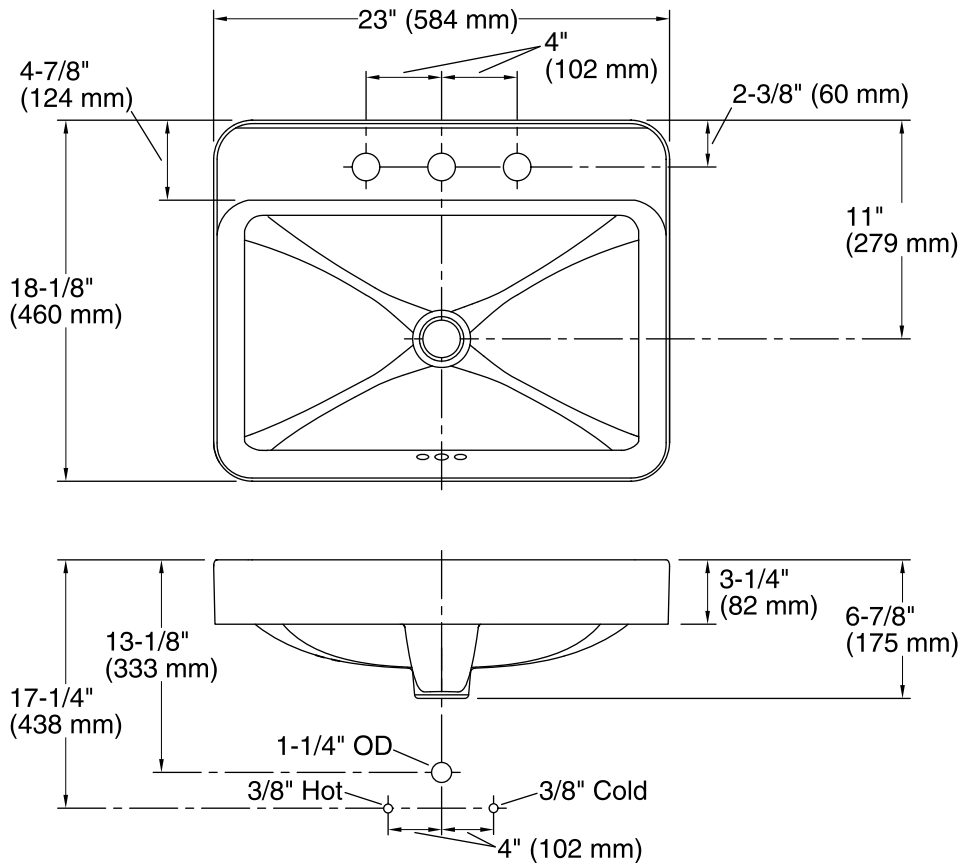

### Features

- 8-inch center faucet holes.
- Overflow drain with included 1105685 Polished Chrome cap.

### Technical Information

All product dimensions are nominal.

Bowl configuration:	Single
Installation:	Drop-in, Vessel
Bowl area (Only):	Length: 22" (559 mm) Width: 13-1/4" (337 mm) Water depth: 3-3/4" (95 mm)
Number of deck holes:	3
Faucet hole(s):	1-3/8" (35 mm)
Drain hole:	1-3/8" (35 mm)
Template:	1144641-7, required, included