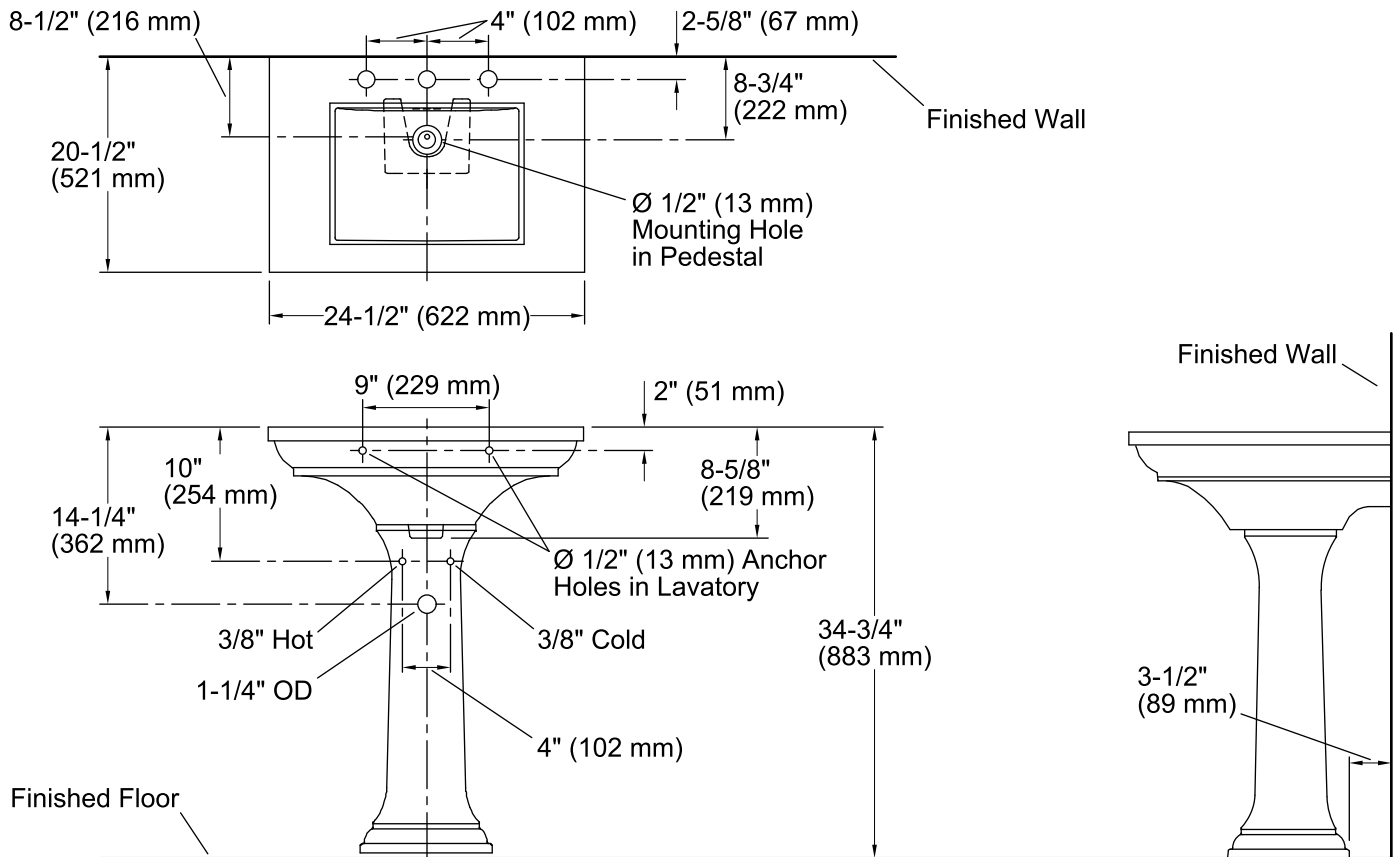

Memoirs® Stately

Pedestal Bathroom Sink

K-2344-8

Features

- Fireclay.
- Pedestal sink.
- Rectangular basin.
- With overflow.
- 8-inch centers.
- Coordinates with other products in the Memoirs collection.
- 24-1/2" (622 mm) x 20-1/2" (521 mm) x 34-3/4" (883 mm)

Recommended Accessories

K-7605-P Angle Supply with Stop (pair)

Components

Product includes:

K-2267 Bathroom Sink Pedestal

K-29999-8 Pedestal/Console Table Bathroom Sink

Additional included component/s: accessory pack, and rubber pads.

Technical Information

All product dimensions are nominal.

Bowl configuration:	Single
Installation:	Pedestal
Bowl area (Only):	Length: 15-1/2" (394 mm) Width: 11-5/8" (295 mm) Water depth: 5" (127 mm)
Number of deck holes:	3
Faucet hole(s):	1-3/8" (35 mm)
Drain hole:	1-3/4" (44 mm)