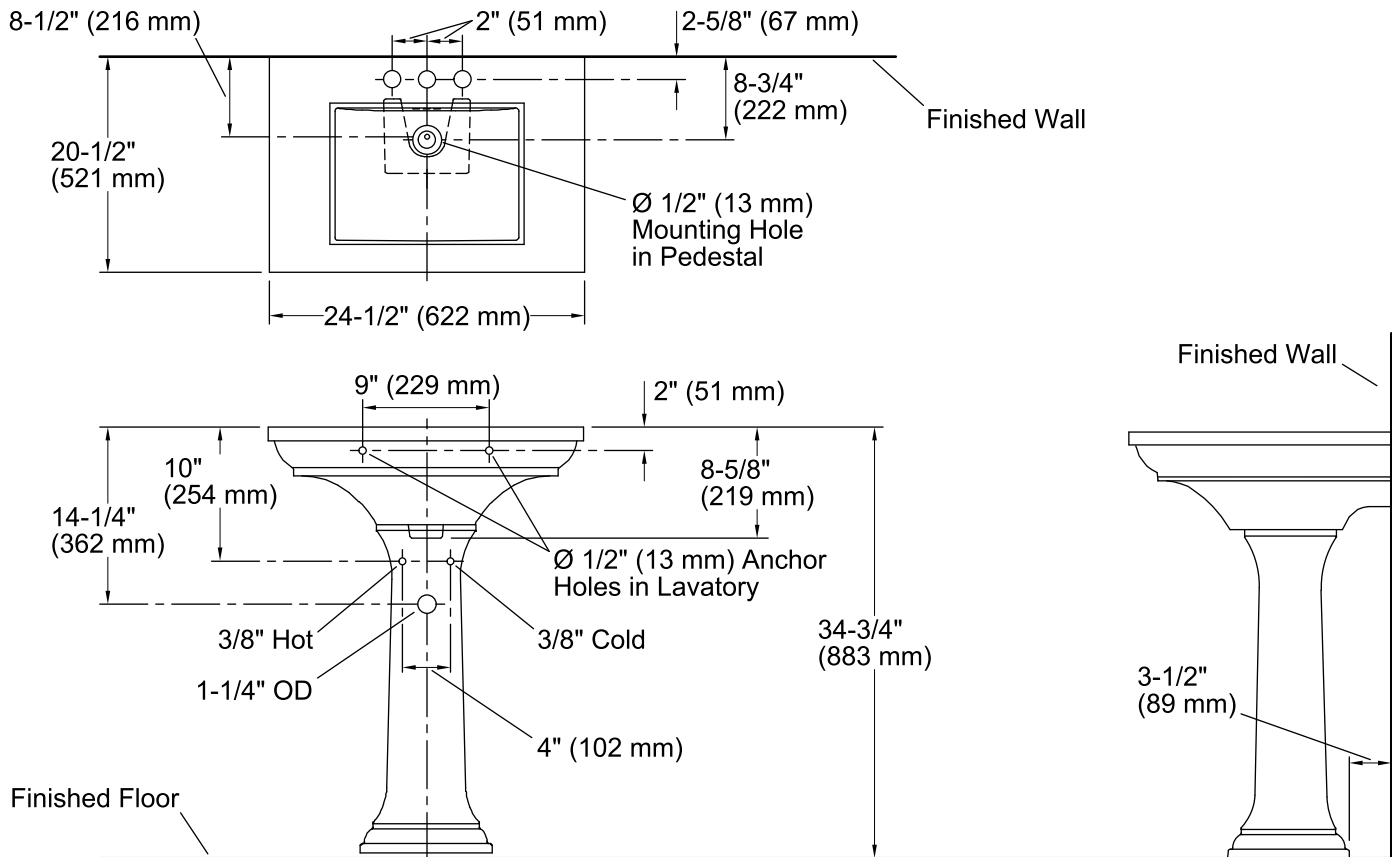

Memoirs® Stately
 Pedestal Bathroom Sink
K-2344-4

Features

- Fireclay.
- Pedestal sink.
- Rectangular bowl.
- With overflow.
- 4-inch centers.
- Coordinates with other products in the Memoirs collection.
- 24-1/2" (622 mm) x 20-1/2" (521 mm) x 34-3/4" (883 mm)

Recommended Accessories

K-7605-P Angle Supply with Stop (pair)

Components

Product includes:

K-2267 Bathroom Sink Pedestal

K-29999-4 Pedestal/Console Table Bathroom Sink

Additional included component/s: accessory pack, and rubber pads.

Technical Information

All product dimensions are nominal.

Bowl configuration:	Single
Installation:	Pedestal
Bowl area (Only):	Length: 15-1/2" (394 mm) Width: 11-5/8" (295 mm) Water depth: 5" (127 mm)
Number of deck holes:	3
Faucet hole(s):	1-1/4" (32 mm)
Drain hole:	1-3/4" (44 mm)