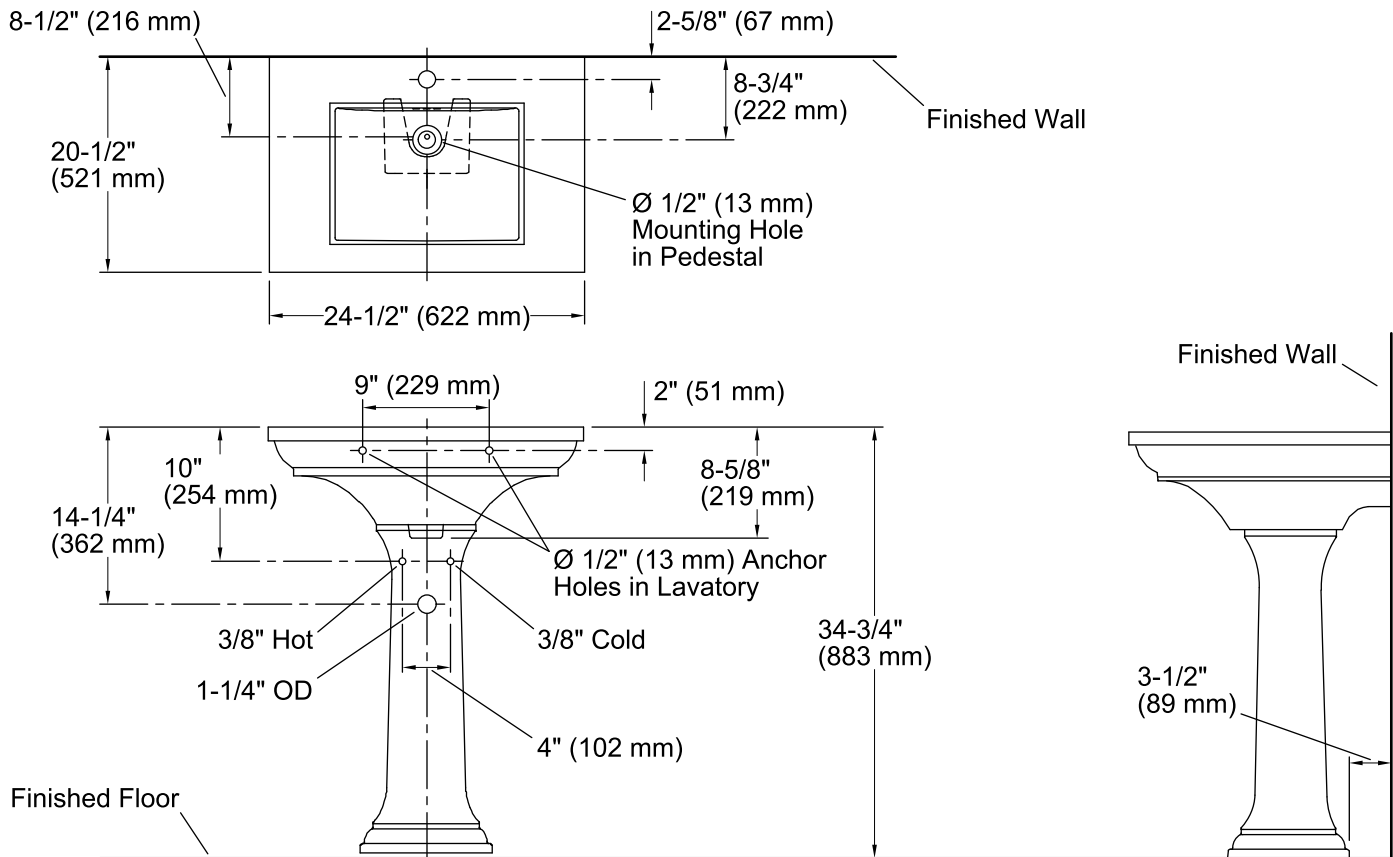

#### Features

- Pedestal sink.
- Rectangular basin.
- With overflow.
- Single faucet hole.
- Coordinates with other products in the Memoirs collection.
- 24-1/2" (622 mm) x 20-1/2" (521 mm) x 34-3/4" (883 mm)

### Technical Information

All product dimensions are nominal.

Bowl configuration:	Single
Installation:	Pedestal
Bowl area (Only):	Length: 15-1/2" (394 mm) Width: 11-5/8" (295 mm) Water depth: 5" (127 mm)
Number of deck holes:	1
Faucet hole(s):	1-3/8" (35 mm)
Drain hole:	1-3/4" (44 mm)