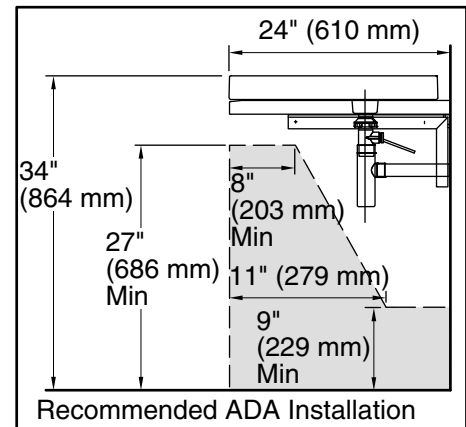

Purist® Wading Pool®

Vessel bathroom sink

K-2314-1

Features

- Single faucet hole.
- Square, shallow basin.
- Coordinates with other products in the Purist collection.

Material

- Fireclay.

Installation

Color	Code	Description
-------	------	-------------

	0	White
	96	Biscuit

Technical Information

All product dimensions are nominal.

Installation:	Drop-in, Wall-mount
Bowl area (Only):	Length: 22" (559 mm) Width: 17-1/2" (445 mm) Water depth: 1-3/4" (44 mm)
Number of deck holes:	1
Faucet hole(s):	1-3/8" (35 mm)
Template:	1014137-7, required, included