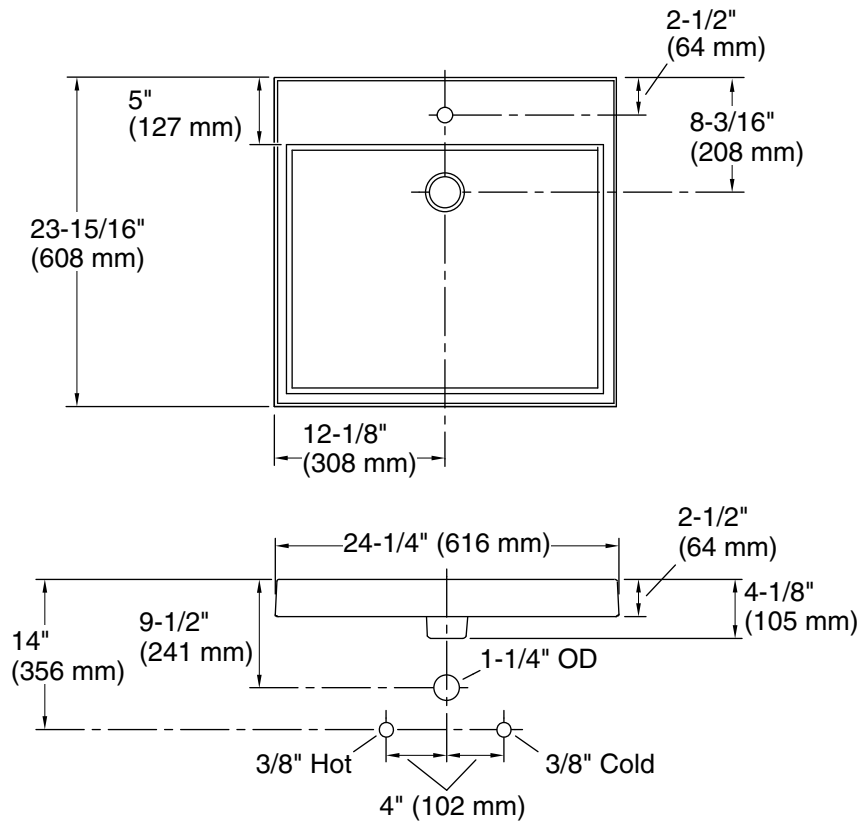

Purist® Wading Pool®

Vessel bathroom sink

K-2314-1

Features

- Single faucet hole.
- Square, shallow basin.
- Coordinates with other products in the Purist collection.

Material

- Fireclay.

Installation

Color	Code	Description
-------	------	-------------

	0	White
	96	Biscuit

Technical Information

All product dimensions are nominal.

Installation:	Drop-in, Wall-mount
Bowl area (Only):	Length: 22" (559 mm) Width: 17-1/2" (445 mm) Water depth: 1-3/4" (44 mm)
Number of deck holes:	1
Faucet hole(s):	1-3/8" (35 mm)
Template:	1014137-7, required, included