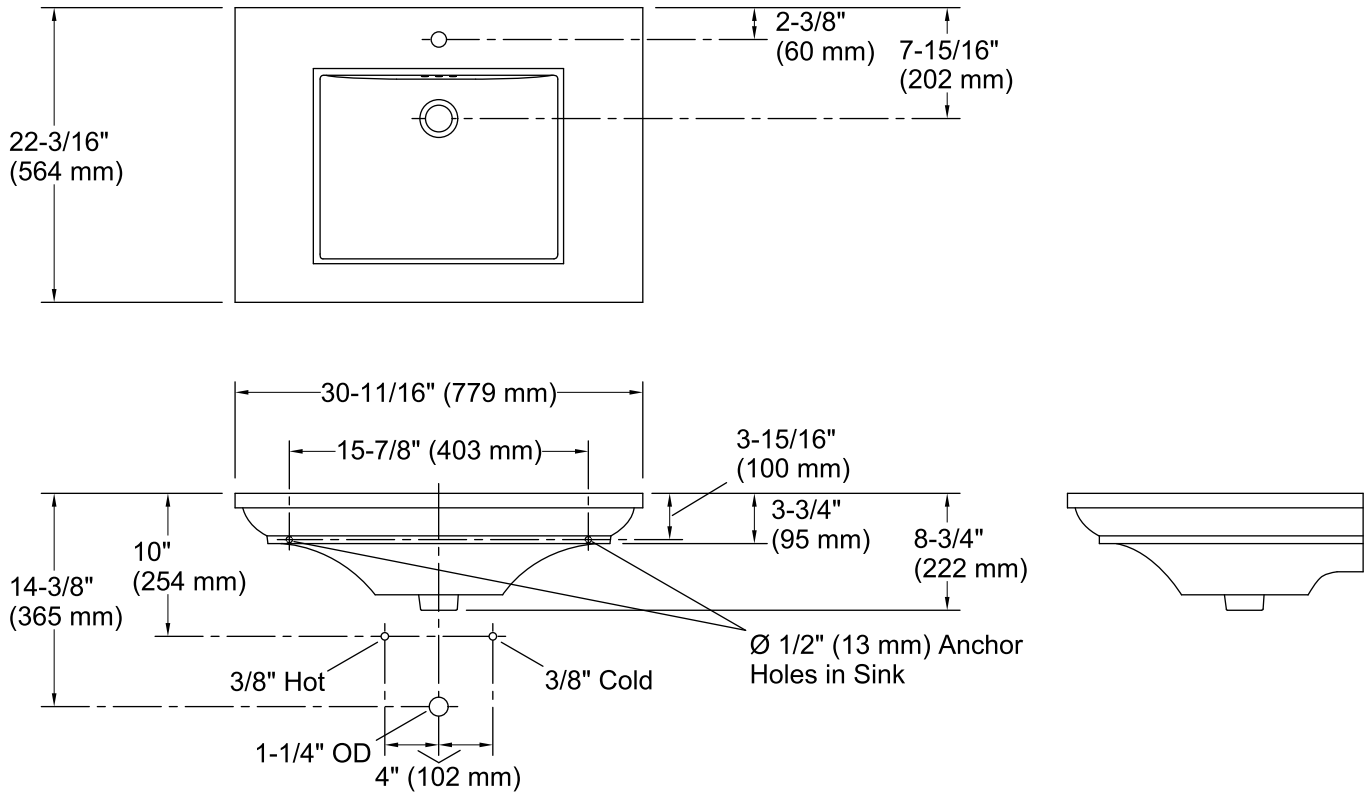

Features

- Single faucet hole.
- Elegant rectangular basin.
- Overflow drain.
- Combines with the K-2267 pedestal to create the K-2268-1 Memoirs pedestal sink.
- Combines with the K-6880 or K-30003 console table legs to create a Memoirs console table.
- Coordinates with other products in the Memoirs collection.

Material

- Fireclay

Installation

- Console table or pedestal.

Recommended Accessories

K-8998 P-Trap
K-2267 Bathroom Sink Pedestal
K-6880 Console Table Legs
K-30003 Console Table Legs

Codes/Standards

ASME A112.19.2/CSA B45.1

Technical Information

All product dimensions are nominal.

Bowl configuration:	Single
Installation:	Pedestal, Console table
Bowl area (Only):	Length: 19" (483 mm) Width: 14" (356 mm) Water depth: 5-1/2" (140 mm)
Number of deck holes:	1
Faucet hole(s):	1-3/8" (35 mm)
Drain hole:	1-3/4" (44 mm)