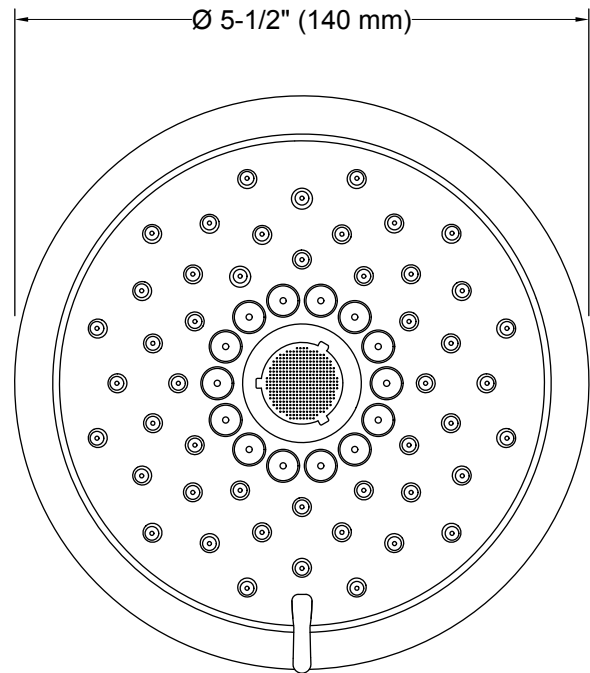

Material

- KOHLER finishes resist corrosion and tarnishing.

Installation

- Coordinates with Forté®, Alteo®, and Refinia® faucets and accessories.
- 1/2-inch - 14 NPT connection.
- Wall-mount.

Water Conservation & Rebates

- This product can help a building earn Water Efficiency points in the LEED® Green Building Rating System.
- WaterSense®-labeled 1.75-gpm showerheads use up to 30 percent less water than standard 2.5-gpm showerheads while still meeting strict performance guidelines.
- This product can help a building earn Water Efficiency points in the LEED® Green Building Rating System.

Recommended Accessories

- K-7397 Shower Arm and Flange
- K-7395 Shower Arm and Flange

Codes/Standards

ASME A112.18.1/CSA B125.1
DOE - Energy Policy Act 1992
EPA WaterSense®
California Energy Commission (CEC)

Technical Information

All product dimensions are nominal.

Showerhead/Body Spray:

Rated maximum flow: 1.75 gal/min (6.6 l/min)

Notes

Install this product according to the installation instructions.