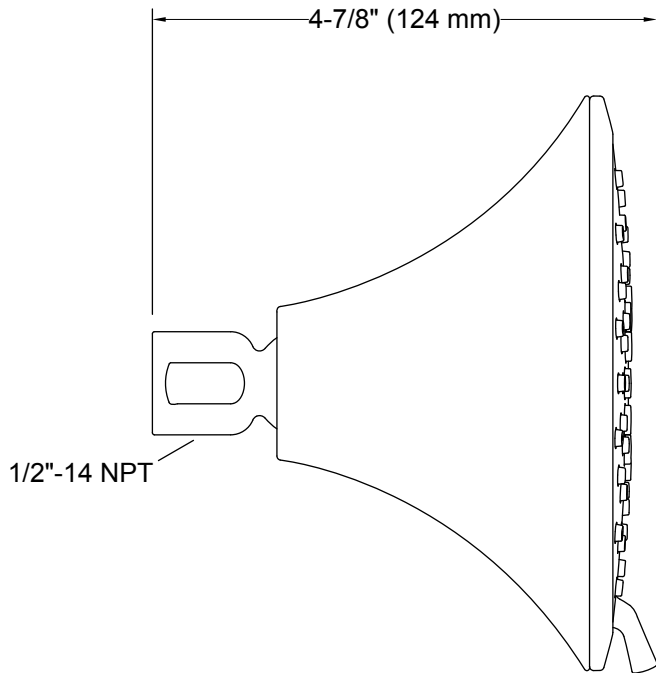

Material

- KOHLER finishes resist corrosion and tarnishing.

Installation

- Coordinates with Forté®, Alteo®, and Refinia® faucets and accessories.
- 1/2-inch - 14 NPT connection.
- Wall-mount.

Water Conservation & Rebates

Recommended Accessories

- K-7397 Shower Arm and Flange
- K-7395 Shower Arm and Flange

Codes/Standards

ASME A112.18.1/CSA B125.1
DOE - Energy Policy Act 1992
EPA WaterSense®
California Energy Commission (CEC)

Technical Information

All product dimensions are nominal.

Showerhead/Body Spray:

Rated maximum flow: 1.75 gal/min (6.6 l/min)

Notes

Install this product according to the installation instructions.