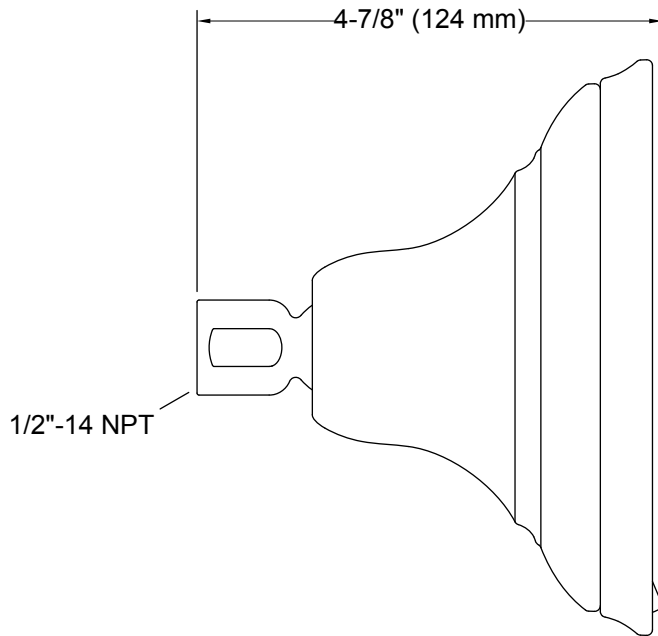

Technical Information

All product dimensions are nominal.

Showerhead/Body Spray:

Rated maximum flow: 1.75 gal/min (6.6 l/min)

Notes

Install this product according to the installation instructions.