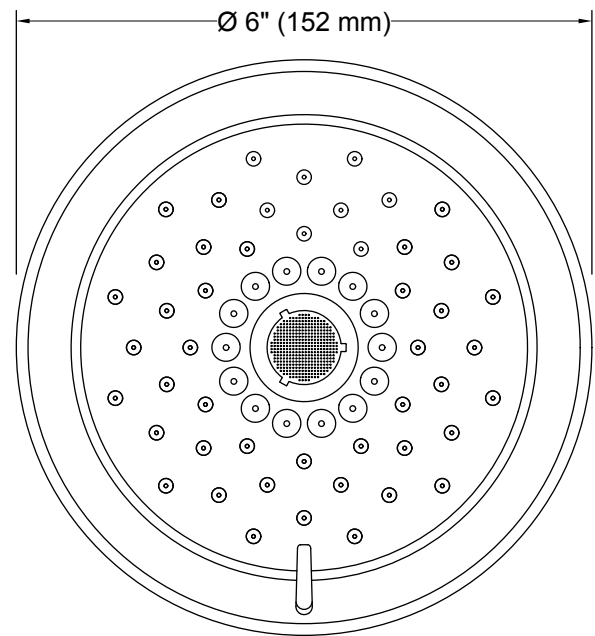

#### Installation

- 1/2-inch - 14 NPT connection.
- Wall-mount.

**Technical Information**

All product dimensions are nominal.

**Showerhead/Body Spray:**

Rated maximum flow: 1.75 gal/min (6.6 l/min)

**Notes**

Install this product according to the installation instructions.