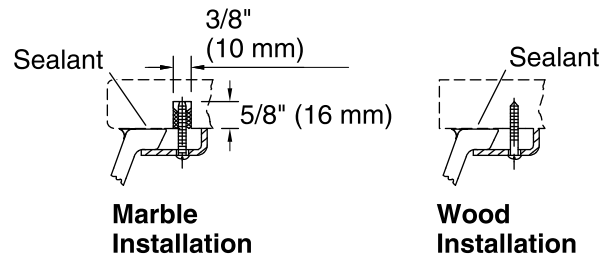

Features

- Glazed underside works beautifully for countertop installations.
- Spacious basin.
- No faucet holes; requires wall- or counter-mount faucet.

Material

- Vitreous china.

Installation

- Under-mount

Recommended Products/Accessories

K-8998 P-Trap

Included Components

Additional Components:
1193643 Basin Clamps

ADA

Codes/Standards

ASME A112.19.2/CSA B45.1
ADA
ICC/ANSI A117.1

KOHLER® One-Year Limited Warranty

Technical Information

All product dimensions are nominal.

Installation:	Under-mount
Bowl area:	Length: 18-3/8" (467 mm) Width: 11-5/8" (295 mm) Water depth: 4-5/8" (117 mm)
Drain hole:	1-3/4" (44 mm)
Template:	1053195-7, required, not included