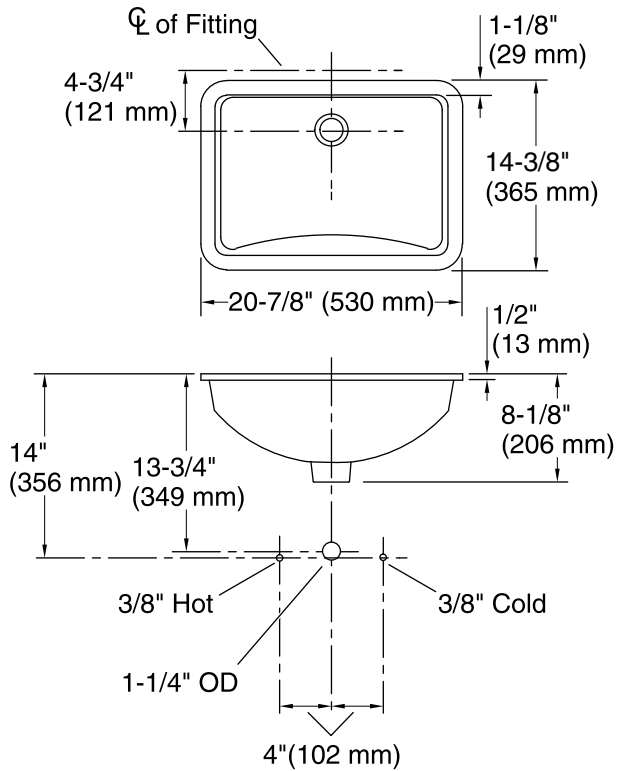

Features

- Glazed underside works beautifully for countertop installations.
- Spacious basin.
- No faucet holes; requires wall- or counter-mount faucet.

Material

- Vitreous china.

Installation

- Under-mount

Recommended Products/Accessories

K-8998 P-Trap

Included Components

Additional Components:
1193643 Basin Clamps

ADA

Codes/Standards

ASME A112.19.2/CSA B45.1
ADA
ICC/ANSI A117.1

KOHLER® One-Year Limited Warranty

Technical Information

All product dimensions are nominal.

Installation:	Under-mount
Bowl area:	Length: 18-3/8" (467 mm) Width: 11-5/8" (295 mm) Water depth: 4-5/8" (117 mm)
Drain hole:	1-3/4" (44 mm)
Template:	1053195-7, required, not included

Notes

Install this product according to the installation instructions.

The product diagram is based on the K-8998 adjustable P-trap with 1" (25 mm) of tailpiece exposed.

NOTICE: Countertop manufacturer or cutter must use the current product template available at www.kohler.com, or by calling 1-800-4KOHLER. Kohler Co. is not responsible for cutout errors when the incorrect cutout template is used.