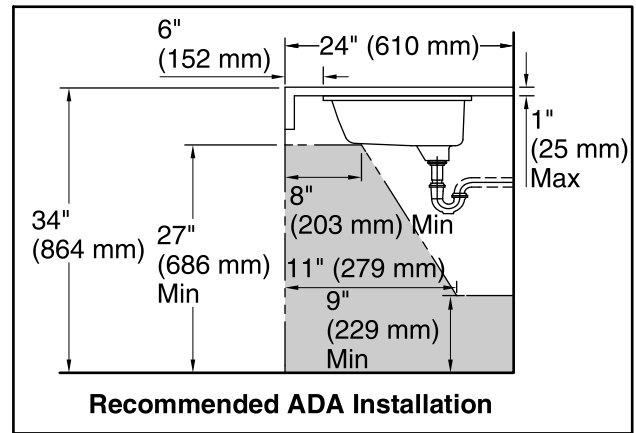

Features

- Glazed underside works beautifully for countertop installations.
- Spacious basin.
- No faucet holes; requires wall- or counter-mount faucet.

Material

- Vitreous china.

Installation

- Under-mount

Recommended Products/Accessories

K-8998 P-Trap

Included Components

Additional Components:
1193643 Basin Clamps

ADA

Codes/Standards

ASME A112.19.2/CSA B45.1
ADA
ICC/ANSI A117.1

KOHLER® One-Year Limited Warranty

Technical Information

All product dimensions are nominal.

Installation:	Under-mount
Bowl area:	Length: 18-3/8" (467 mm) Width: 11-5/8" (295 mm) Water depth: 4-5/8" (117 mm)
Drain hole:	1-3/4" (44 mm)
Template:	1053195-7, required, not included