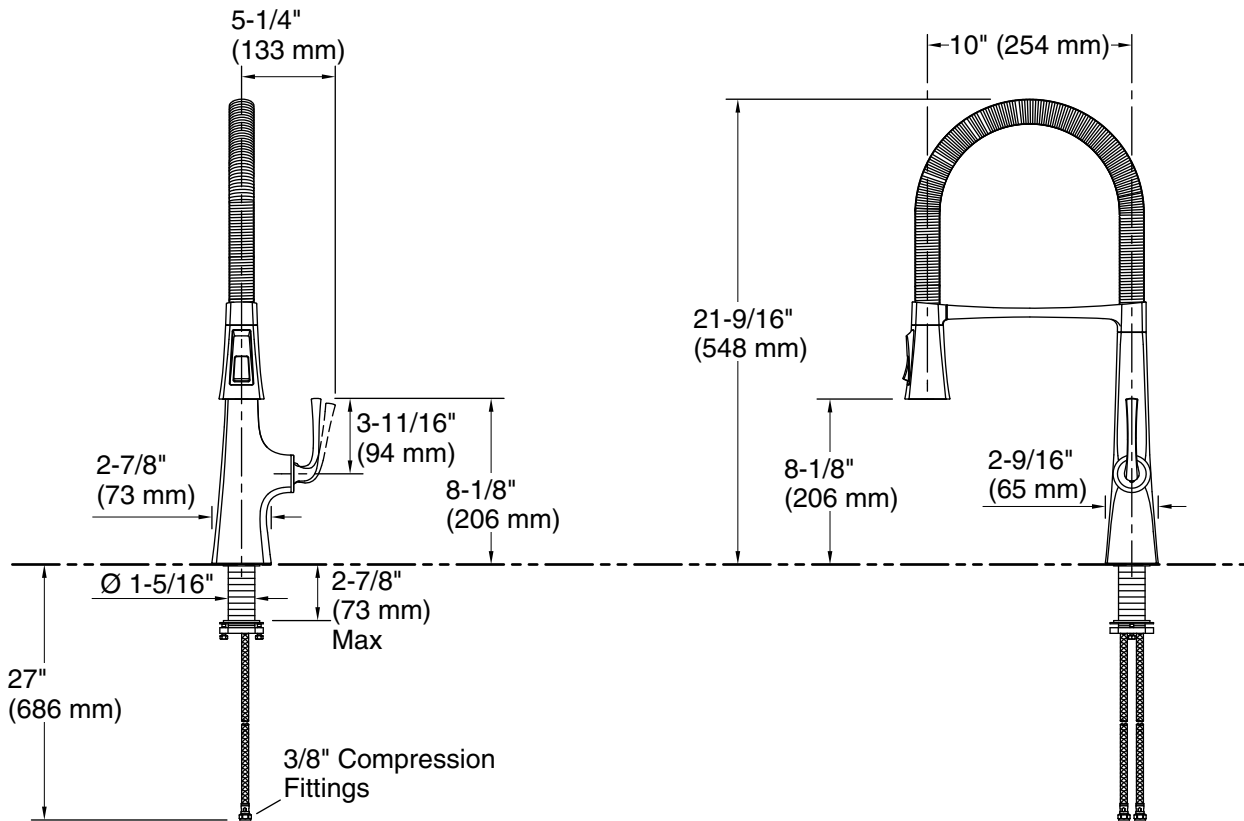

#### Technical Information

All product dimensions are nominal.

#### Spout:

Spout reach: 10" (254 mm)

Handle clearance: 5-1/4" (133 mm)