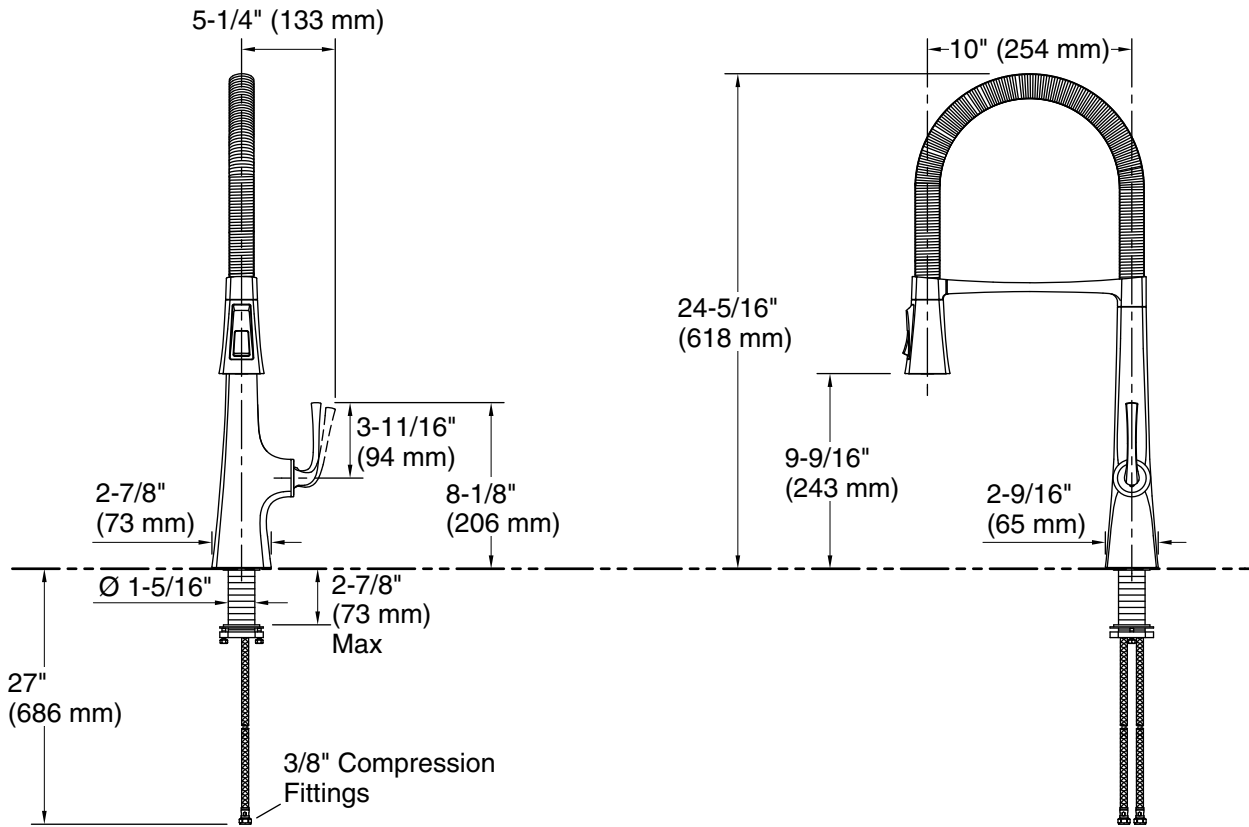

Material

- Premium metal construction.
- KOHLER finishes resist corrosion and tarnishing.

Installation

- Deck-mount.
- For single-hole installation. (3-hole escutcheon available; K-22071, sold separately).
- Flexible supply lines simplify installation.

Adapters, Rough-in and Extension Kits

1327990 Range: 2-1/2" (64 mm) - 2-5/8" (67 mm)

Optional Products/Accessories

K-22071 Three-hole kitchen faucet escutcheon

ADA CSA B651

Codes/Standards

ASME A112.18.1/CSA B125.1
NSF/ANSI 61
NSF/ANSI 372
All applicable US Federal and State material regulations
DOE - Energy Policy Act 1992
California Energy Commission (CEC)
ADA
ICC/ANSI A117.1
CSA B651

Technical Information

All product dimensions are nominal.

Faucet:

Flow rate: 1.5 gal/min (5.7 l/min)

Pressure: 60 psi (4.1 bar)

Drain included: No

Spout:

Spout reach: 10" (254 mm)

Handle clearance: 5-1/4" (133 mm)

Notes

Install this product according to the installation instructions.

ADA, CSA B651 compliant when installed to the specific requirements of these regulations.