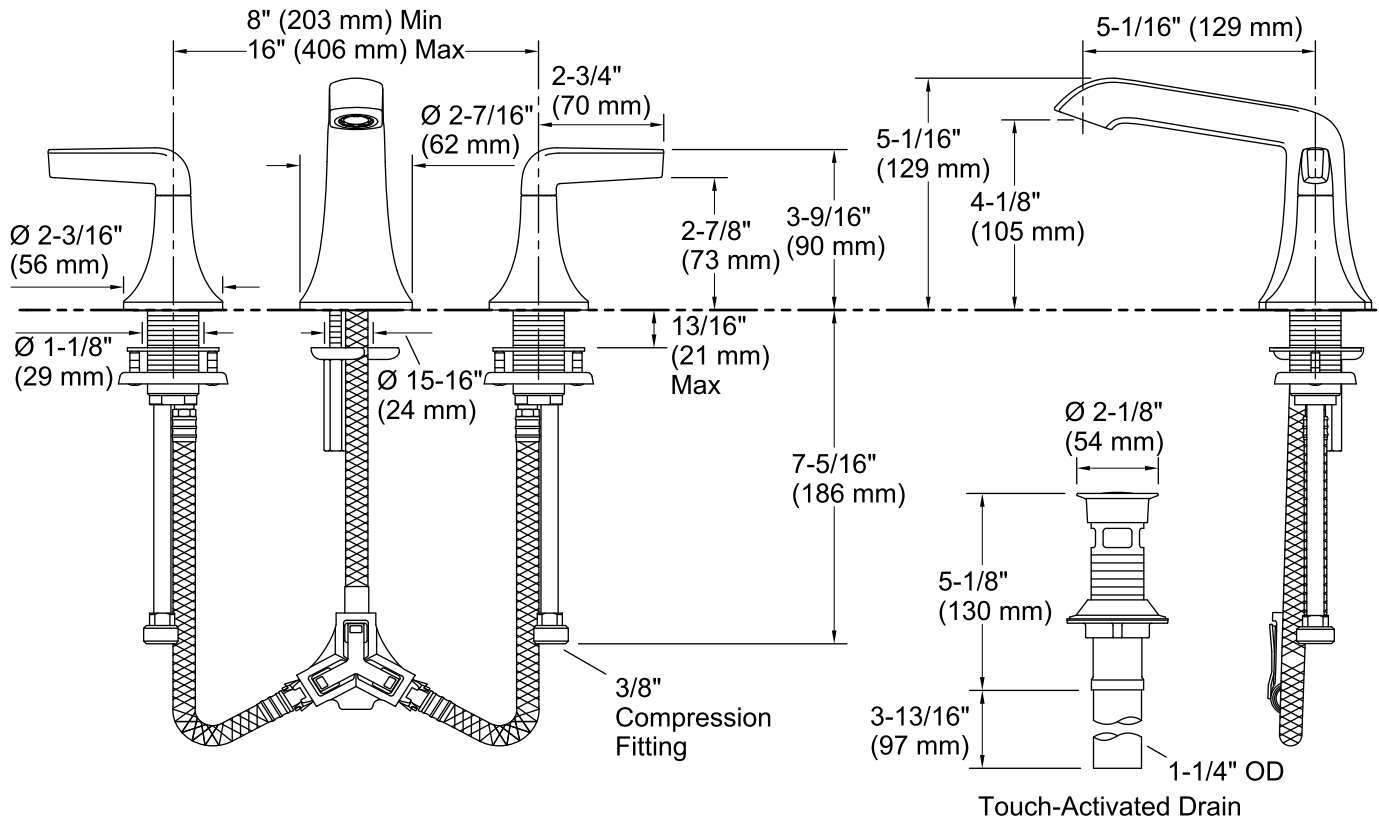

### Material

- Two lever handles allow for both volume and temperature control.
- KOHLER ceramic disc valves exceed industry longevity standards for a lifetime of durable performance.
- Handles pre-assembled on KOHLER Ultraglide™ Ceramic Disc Valves to simplify installation.
- 1.2 gal/min (4.5 l/min) maximum flow rate [max at 60 psi (4.1 bar)].
- Includes metal touch-activated drain with 1-1/4" tailpiece.
- Premium metal construction.
- KOHLER finishes resist corrosion and tarnishing.
- For 8" (203 mm) to 16" (406 mm) centers.
- Coordinates with Tempered™ faucets and showering components to complete your bathroom.
- Two-handle widespread faucet for 8" - 16" centers.
- Two lever handles offer separate control of hot and cold water.
- KOHLER® ceramic disc valves exceed industry longevity standards, ensuring durable performance for life.
- Includes metal pop-up drain with 1-1/4" tailpiece.
- 1.2 gpm (gallons per minute) flow rate.
- Coordinates with other products in the Tempered collection.
- Premium material construction.
- KOHLER finishes resist corrosion and tarnishing.
- Widespread
- Handles pre-assembled on valves and quick-connect fittings simplify installation.

### Technical Information

All product dimensions are nominal.

#### Spout:

Spout reach:	5-1/16" (129 mm)
Handle clearance:	2-3/4" (70 mm)