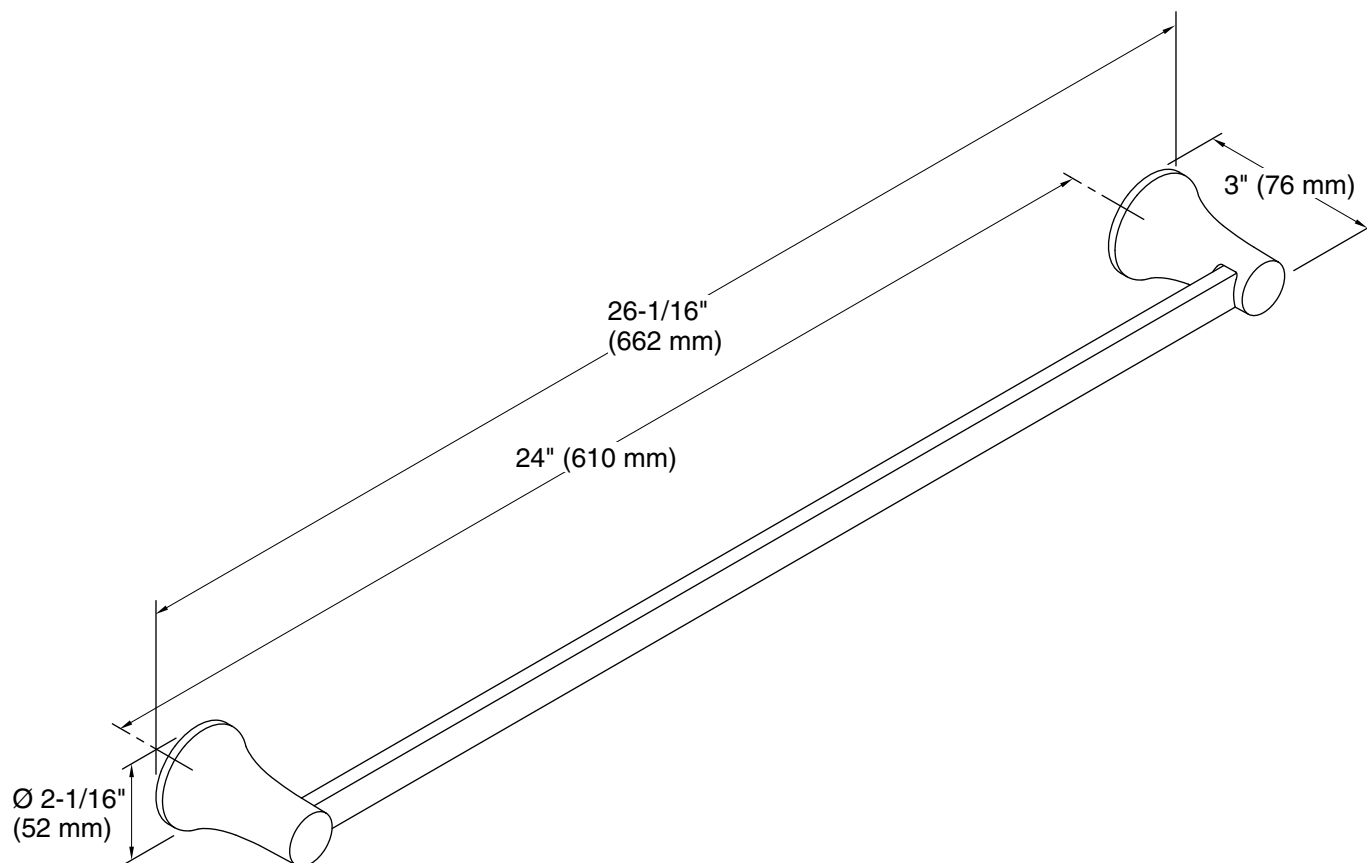

Technical Information

All product dimensions are nominal.

Material: Zinc

Notes

Install this product according to the installation instructions.

CAUTION: Risk of personal injury. Do not install these products in any area where they are likely to be used inadvertently as a grab bar or support bar. These products are not designed or intended for use as a grab bar or support bar.