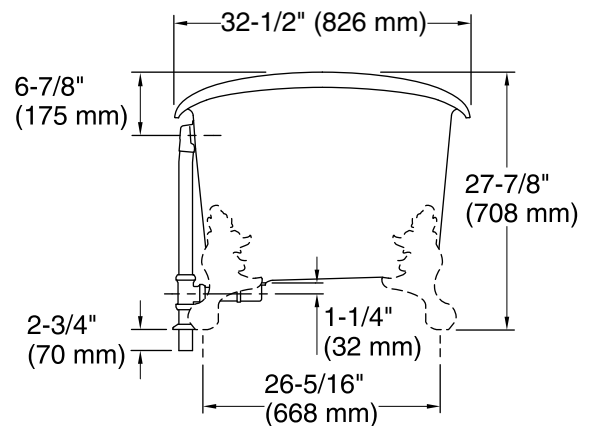

Technical Information

All product dimensions are nominal.

Installation:	Freestanding
Drain location:	Center rear
Weight:	389.5 lbs (176.7 kg)
Minimum floor load:	90 lbs/ft² (439.4 kg/m²)
Template:	Footprint, 1344921-7, required, not included

Notes

Measure your actual product for rough-in details.

Install this product according to the installation instructions.

The hot water supply should be 70% of the capacity of the bath or greater. Installations will vary.