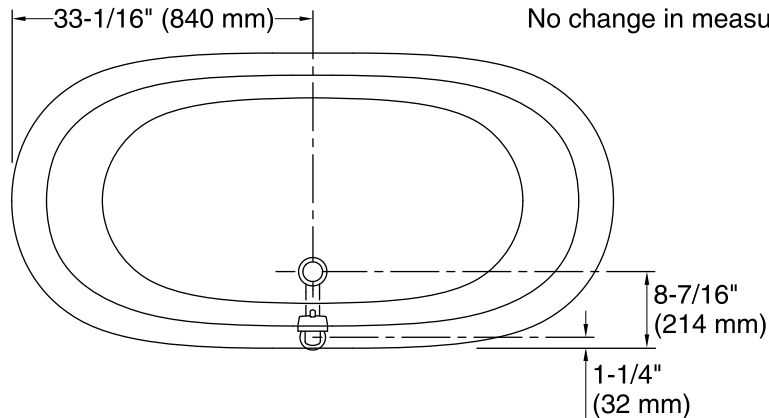

Technical Information

All product dimensions are nominal.

Installation:	Freestanding
Drain location:	Center rear
Weight:	389.5 lbs (176.7 kg)
Minimum floor load:	90 lbs/ft² (439.4 kg/m²)
Template:	Footprint, 1344921-7, required, not included

Notes

Measure your actual product for rough-in details.

Install this product according to the installation instructions.

The hot water supply should be 70% of the capacity of the bath or greater. Installations will vary.