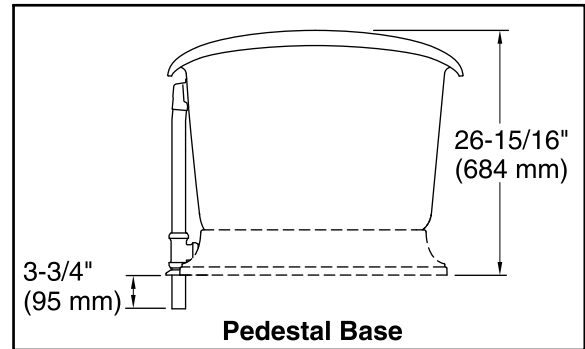

Technical Information

All product dimensions are nominal.

Installation:	Freestanding
Drain location:	Center rear
Weight:	389.5 lbs (176.7 kg)
Minimum floor load:	90 lbs/ft² (439.4 kg/m²)
Template:	Footprint, 1344921-7, required, not included

Notes

Measure your actual product for rough-in details.

Install this product according to the installation instructions.

The hot water supply should be 70% of the capacity of the bath or greater. Installations will vary.