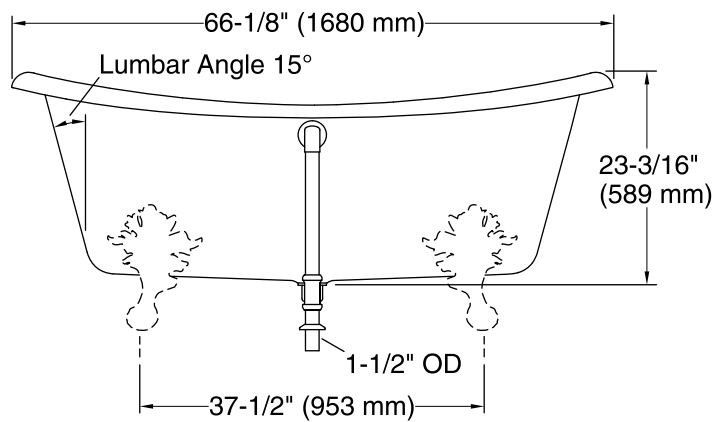

Technical Information

All product dimensions are nominal.

Installation:	Freestanding
Drain location:	Center rear
Weight:	389.5 lbs (176.7 kg)
Minimum floor load:	90 lbs/ft² (439.4 kg/m²)
Template:	Footprint, 1344921-7, required, not included

Notes

Measure your actual product for rough-in details.

Install this product according to the installation instructions.

The hot water supply should be 70% of the capacity of the bath or greater. Installations will vary.