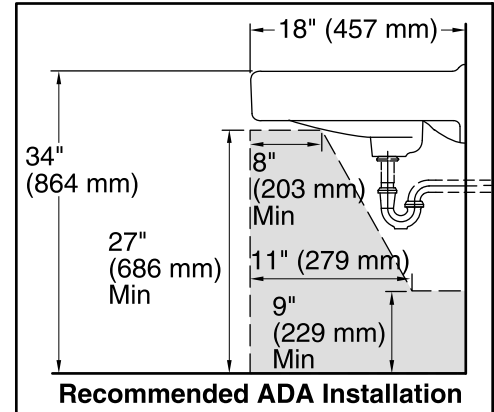

Standard Installation

Technical Information

All product dimensions are nominal.

Bowl configuration:	Single
Installation:	Wall-mount
Bowl area (Only)	Length: 18" (457 mm) Width: 13" (330 mm) With overflow: Yes Water depth: 4-7/8" (124 mm)
Bowl area	With overflow: Yes
Number of deck holes:	1
Faucet hole(s):	1-3/8" (35 mm)
Drain hole:	1-3/4" (44 mm)

Notes

Install this product according to the installation instructions.

ADA, OBC, CSA B651 compliant when installed to the specific requirements of these regulations.