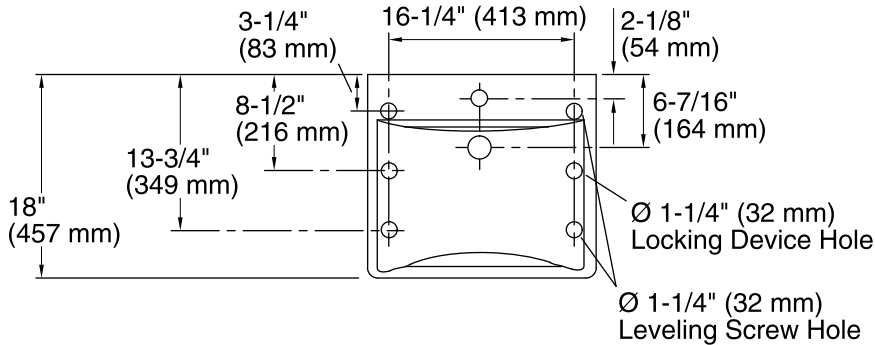

Standard Installation

Technical Information

All product dimensions are nominal.

Bowl configuration:	Single
Installation:	Wall-mount
Bowl area (Only)	Length: 18" (457 mm) Width: 13" (330 mm) With overflow: Yes Water depth: 4-7/8" (124 mm)
Bowl area	With overflow: Yes
Number of deck holes:	1
Faucet hole(s):	1-3/8" (35 mm)
Drain hole:	1-3/4" (44 mm)

Notes

Install this product according to the installation instructions.

ADA, OBC, CSA B651 compliant when installed to the specific requirements of these regulations.