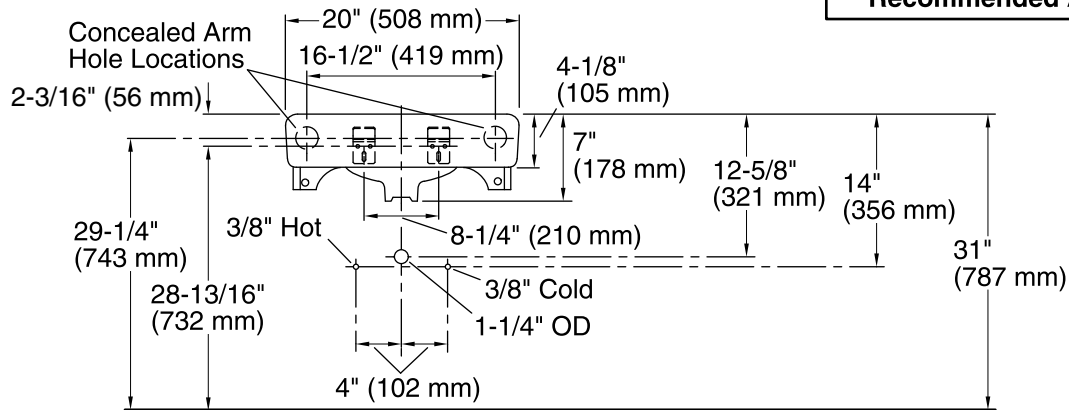

Standard Installation

Technical Information

All product dimensions are nominal.

Bowl configuration:	Single
Installation:	Wall-mount
Bowl area (Only)	Length: 18" (457 mm) Width: 13" (330 mm) With overflow: Yes Water depth: 4-7/8" (124 mm)
Bowl area	With overflow: Yes
Number of deck holes:	1
Faucet hole(s):	1-3/8" (35 mm)
Drain hole:	1-3/4" (44 mm)

Notes

Install this product according to the installation instructions.

ADA, OBC, CSA B651 compliant when installed to the specific requirements of these regulations.