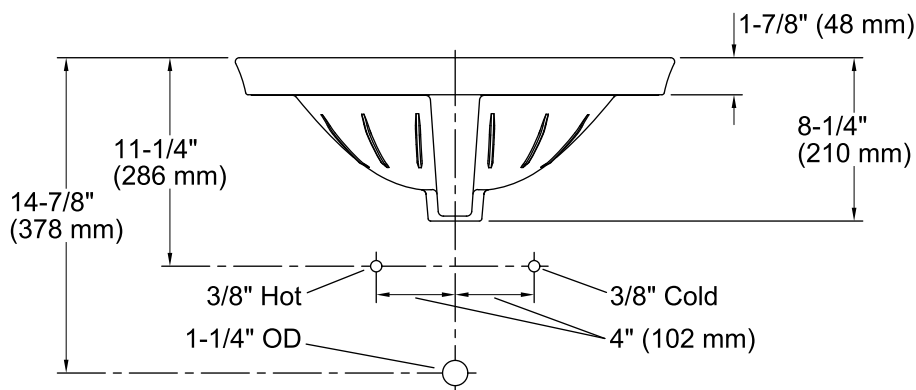

Features

- Vitreous china.
- Drop-In.
- Oval basin.
- With overflow.
- 8-inch centers.
- Coordinates with other products in the Serif collection.
- 22-1/8" (562 mm) x 16-1/4" (413 mm) x 8-1/4" (210 mm)

Color tiles intended for reference only.

Color	Code	Description
	0	White
	96	Biscuit
	47	Almond
	NY	Dune
	95	Ice™ Grey
	G9	Sandbar
	7	Black Black™

Technical Information

All product dimensions are nominal.

Bowl configuration:	Single
Installation:	Drop-in
Bowl area (Only):	Length: 16-7/8" (429 mm) Width: 10-1/8" (257 mm) Water depth: 4-7/8" (124 mm)
Number of deck holes:	1
Faucet hole(s):	1-3/8" (35 mm)
Drain hole:	1-3/4" (44 mm)
Template:	1014189-7, required, included