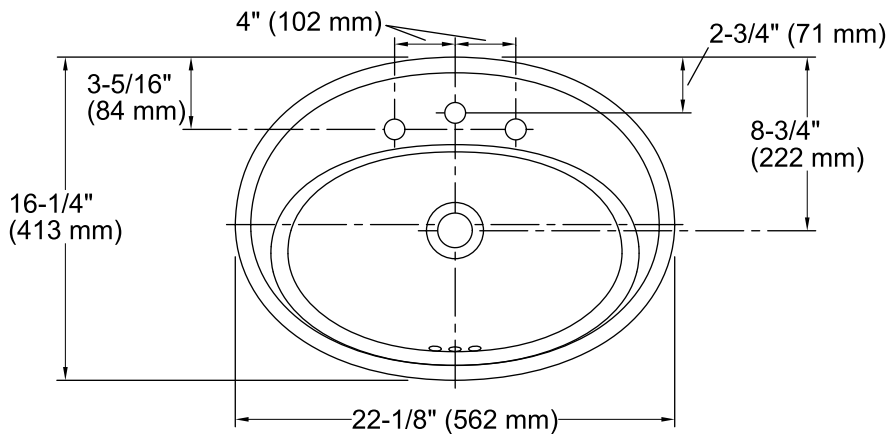

Features

- Vitreous china.
- Drop-In.
- Oval basin.
- With overflow.
- 8-inch centers.
- Coordinates with other products in the Serif collection.
- 22-1/8" (562 mm) x 16-1/4" (413 mm) x 8-1/4" (210 mm)

Color tiles intended for reference only.

Color	Code	Description
	0	White
	96	Biscuit
	47	Almond
	NY	Dune
	95	Ice™ Grey
	G9	Sandbar
	7	Black Black™

Technical Information

All product dimensions are nominal.

Bowl configuration:	Single
Installation:	Drop-in
Bowl area (Only):	Length: 16-7/8" (429 mm) Width: 10-1/8" (257 mm) Water depth: 4-7/8" (124 mm)
Number of deck holes:	1
Faucet hole(s):	1-3/8" (35 mm)
Drain hole:	1-3/4" (44 mm)
Template:	1014189-7, required, included