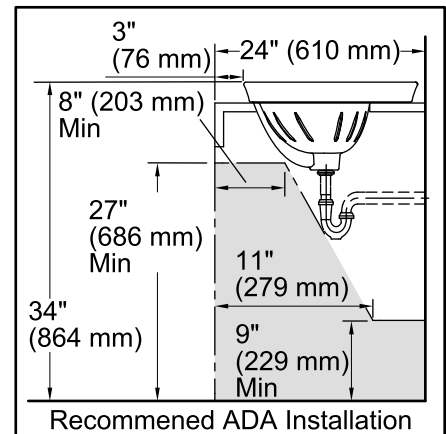

Technical Information

All product dimensions are nominal.

Bowl configuration:	Single
Installation:	Drop-in
Bowl area (Only):	Length: 16-7/8" (429 mm) Width: 10-1/8" (257 mm) Water depth: 4-7/8" (124 mm)
Number of deck holes:	1
Faucet hole(s):	1-3/8" (35 mm)
Drain hole:	1-3/4" (44 mm)
Template:	1014189-7, required, included

Notes

Install this product according to the installation instructions.

NOTICE: Countertop manufacturer or cutter must use the cut-out template provided with the product, or a current one provided by Kohler Co. (call 1-800-4-KOHLER). Kohler Co. is not responsible for cutout errors when the incorrect cut-out template is used.

ADA compliant when installed to the specific requirements of these regulations.