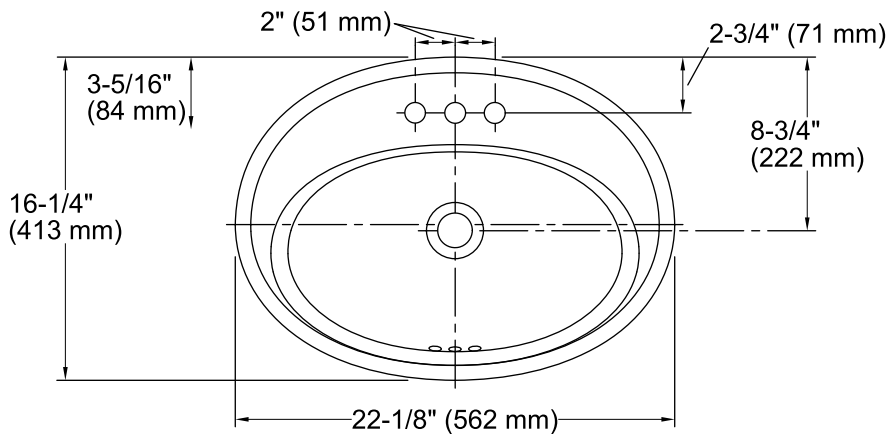

Technical Information

All product dimensions are nominal.

- Bowl configuration: Single
- Installation: Drop-in
- Bowl area (Only): Length: 16-7/8" (429 mm)
  Width: 10-1/8" (257 mm)
  Water depth: 4-7/8" (124 mm)
- Number of deck holes: 3
- Faucet hole(s): 1-1/4" (32 mm)
- Drain hole: 1-3/4" (44 mm)
- Template: 1014189-7, required, included

Notes

Install this product according to the installation instructions.

NOTICE: Countertop manufacturer or cutter must use the cut-out template provided with the product, or a current one provided by Kohler Co. (call 1-800-4-KOHLER). Kohler Co. is not responsible for cutout errors when the incorrect cut-out template is used.

ADA compliant when installed to the specific requirements of these regulations.