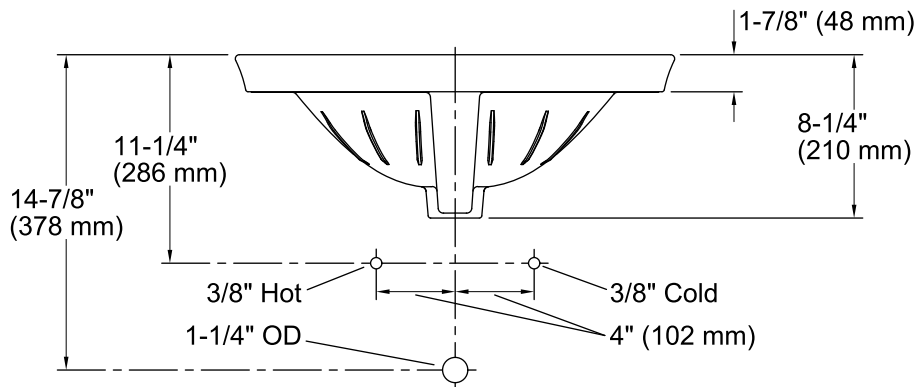

Features

- Vitreous china.
- Drop-In.
- Oval basin.
- With overflow.
- 4-inch centers.
- Coordinates with other products in the Serif collection.
- 22-1/8" (562 mm) x 16-1/4" (413 mm) x 8-1/4" (210 mm)

Color tiles intended for reference only.

Color	Code	Description
	0	White
	96	Biscuit
	47	Almond
	NY	Dune
	95	Ice™ Grey
	G9	Sandbar
	7	Black Black™

Technical Information

All product dimensions are nominal.

- Bowl configuration: Single
- Installation: Drop-in
- Bowl area (Only): Length: 16-7/8" (429 mm)
Width: 10-1/8" (257 mm)
Water depth: 4-7/8" (124 mm)
- Number of deck holes: 3
- Faucet hole(s): 1-1/4" (32 mm)
- Drain hole: 1-3/4" (44 mm)
- Template: 1014189-7, required, included