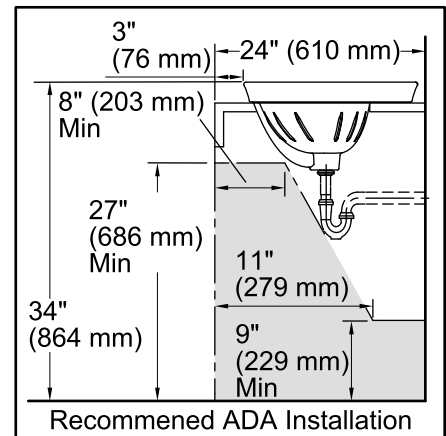

Technical Information

All product dimensions are nominal.

- Bowl configuration: Single
- Installation: Drop-in
- Bowl area (Only): Length: 16-7/8" (429 mm)
  Width: 10-1/8" (257 mm)
  Water depth: 4-7/8" (124 mm)
- Number of deck holes: 3
- Faucet hole(s): 1-1/4" (32 mm)
- Drain hole: 1-3/4" (44 mm)
- Template: 1014189-7, required, included

Notes

Install this product according to the installation instructions.

NOTICE: Countertop manufacturer or cutter must use the cut-out template provided with the product, or a current one provided by Kohler Co. (call 1-800-4-KOHLER). Kohler Co. is not responsible for cutout errors when the incorrect cut-out template is used.

ADA compliant when installed to the specific requirements of these regulations.