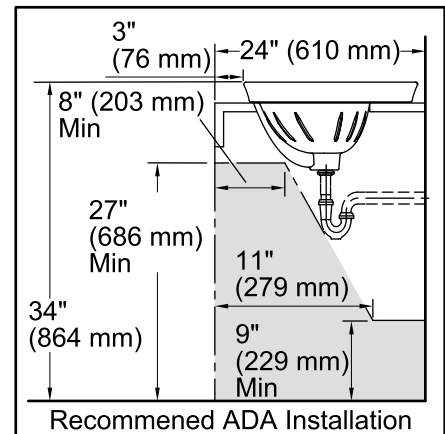

Technical Information

All product dimensions are nominal.

Bowl configuration:	Single
Installation:	Drop-in
Bowl area (Only):	Length: 16-7/8" (429 mm) Width: 10-1/8" (257 mm) Water depth: 4-7/8" (124 mm)
Number of deck holes:	1
Faucet hole(s):	1-3/8" (35 mm)
Drain hole:	1-3/4" (44 mm)
Template:	1014189-7, required, included

Notes

Install this product according to the installation instructions.

NOTICE: Countertop manufacturer or cutter must use the cut-out template provided with the product, or a current one provided by Kohler Co. (call 1-800-4-KOHLER). Kohler Co. is not responsible for cutout errors when the incorrect cut-out template is used.

ADA compliant when installed to the specific requirements of these regulations.