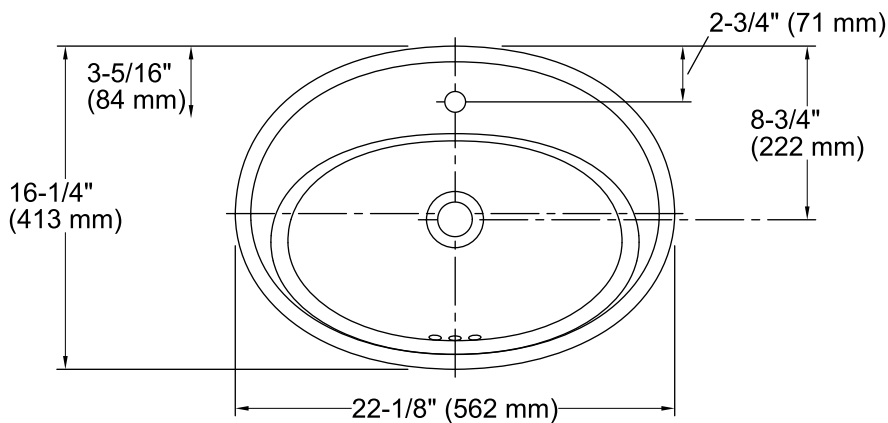

Features

- Vitreous china.
- Drop-in.
- Oval basin.
- With overflow.
- Single faucet hole.
- Coordinates with other products in the Serif collection.
- 22-1/8" (562 mm) x 16-1/4" (413 mm) x 8-1/4" (210 mm)

Color tiles intended for reference only.

Color	Code	Description
	0	White
	96	Biscuit
	47	Almond
	NY	Dune
	95	Ice™ Grey
	G9	Sandbar
	7	Black Black™

Technical Information

All product dimensions are nominal.

Bowl configuration:	Single
Installation:	Drop-in
Bowl area (Only):	Length: 16-7/8" (429 mm) Width: 10-1/8" (257 mm) Water depth: 4-7/8" (124 mm)
Number of deck holes:	1
Faucet hole(s):	1-3/8" (35 mm)
Drain hole:	1-3/4" (44 mm)
Template:	1014189-7, required, included