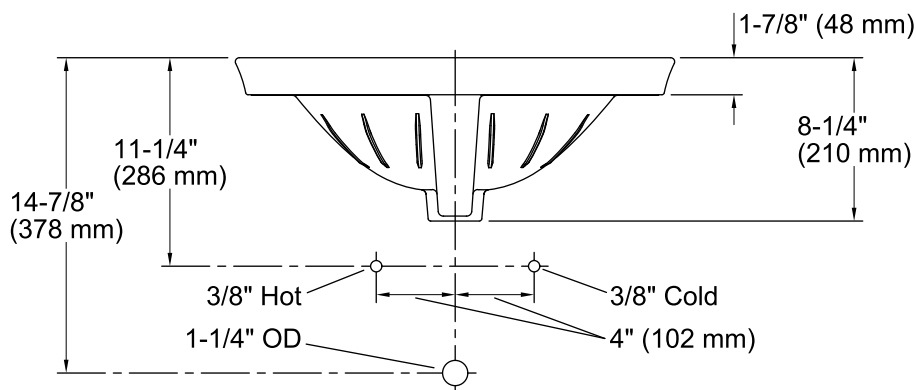

Features

- Vitreous china.
- Drop-in.
- Oval basin.
- With overflow.
- Single faucet hole.
- Coordinates with other products in the Serif collection.
- 22-1/8" (562 mm) x 16-1/4" (413 mm) x 8-1/4" (210 mm)

Color tiles intended for reference only.

Color	Code	Description
	0	White
	96	Biscuit
	47	Almond
	NY	Dune
	95	Ice™ Grey
	G9	Sandbar
	7	Black Black™

Technical Information

All product dimensions are nominal.

Bowl configuration:	Single
Installation:	Drop-in
Bowl area (Only):	Length: 16-7/8" (429 mm) Width: 10-1/8" (257 mm) Water depth: 4-7/8" (124 mm)
Number of deck holes:	1
Faucet hole(s):	1-3/8" (35 mm)
Drain hole:	1-3/4" (44 mm)
Template:	1014189-7, required, included