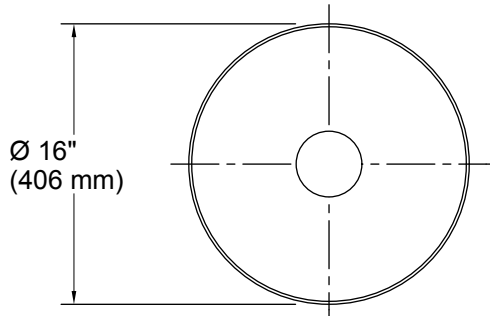

Features

- Round basin.
- No overflow.
- No faucet holes; requires wall- or counter-mount faucet.
- 16" (406 mm) x 16" (406 mm) x 15-1/16" (383 mm)
- Can be combined with K-20702 to create the K-20701 Pedestal Sink Combination.

Available Color/Finishes

Color tiles intended for reference only.

Color	Code	Description
	0	White
	96	Biscuit
	NY	Dune
	7	Black Black™

Technical Information

All product dimensions are nominal.

Installation: Vessel, Pedestal

Drain hole: 1-3/4" (44 mm)

Notes

Install this product according to the installation instructions.