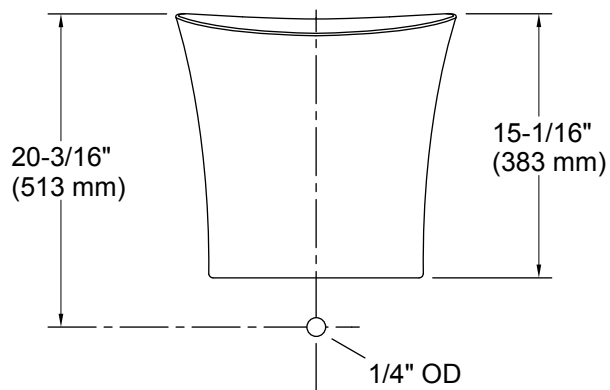

Features

- Round basin.
- No overflow.
- No faucet holes; requires wall- or counter-mount faucet.
- 16" (406 mm) x 16" (406 mm) x 15-1/16" (383 mm)
- Can be combined with K-20702 to create the K-20701 Pedestal Sink Combination.

Available Color/Finishes

Color tiles intended for reference only.

Color	Code	Description
	0	White
	96	Biscuit
	NY	Dune
	7	Black Black™

Technical Information

All product dimensions are nominal.

Installation: Vessel, Pedestal

Drain hole: 1-3/4" (44 mm)

Notes

Install this product according to the installation instructions.