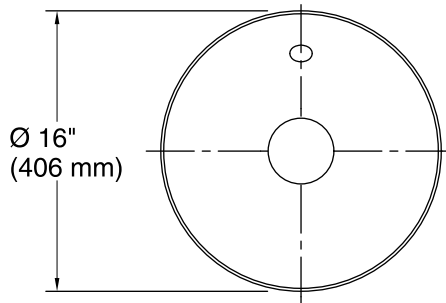

## Features

- Round basin.
- Available with or without (-N) overflow.
- No faucet holes; requires wall- or counter-mount faucet.
- 16" (406 mm) x 16" (406 mm) x 15-1/16" (383 mm)
- Can be combined with K-20702 to create the K-20701 Pedestal Sink Combination.

## Technical Information

All product dimensions are nominal.

Installation: Vessel, Pedestal

Drain hole: 1-3/4" (44 mm)