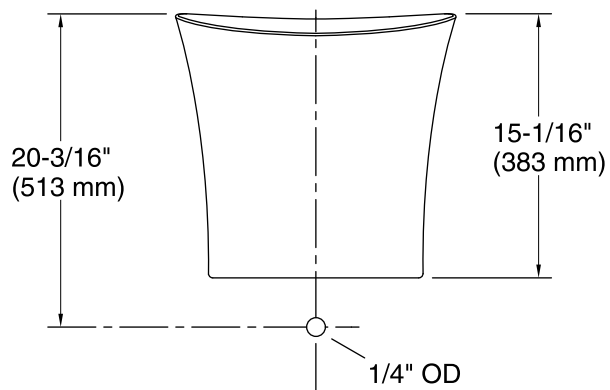

## Features

- Round basin.
- Available with or without (-N) overflow.
- No faucet holes; requires wall- or counter-mount faucet.
- 16" (406 mm) x 16" (406 mm) x 15-1/16" (383 mm)
- Can be combined with K-20702 to create the K-20701 Pedestal Sink Combination.

## Installation

- Pedestal Top or Vessel Bathroom Sink.

## Technical Information

All product dimensions are nominal.

Installation: Vessel, Pedestal

Drain hole: 1-3/4" (44 mm)