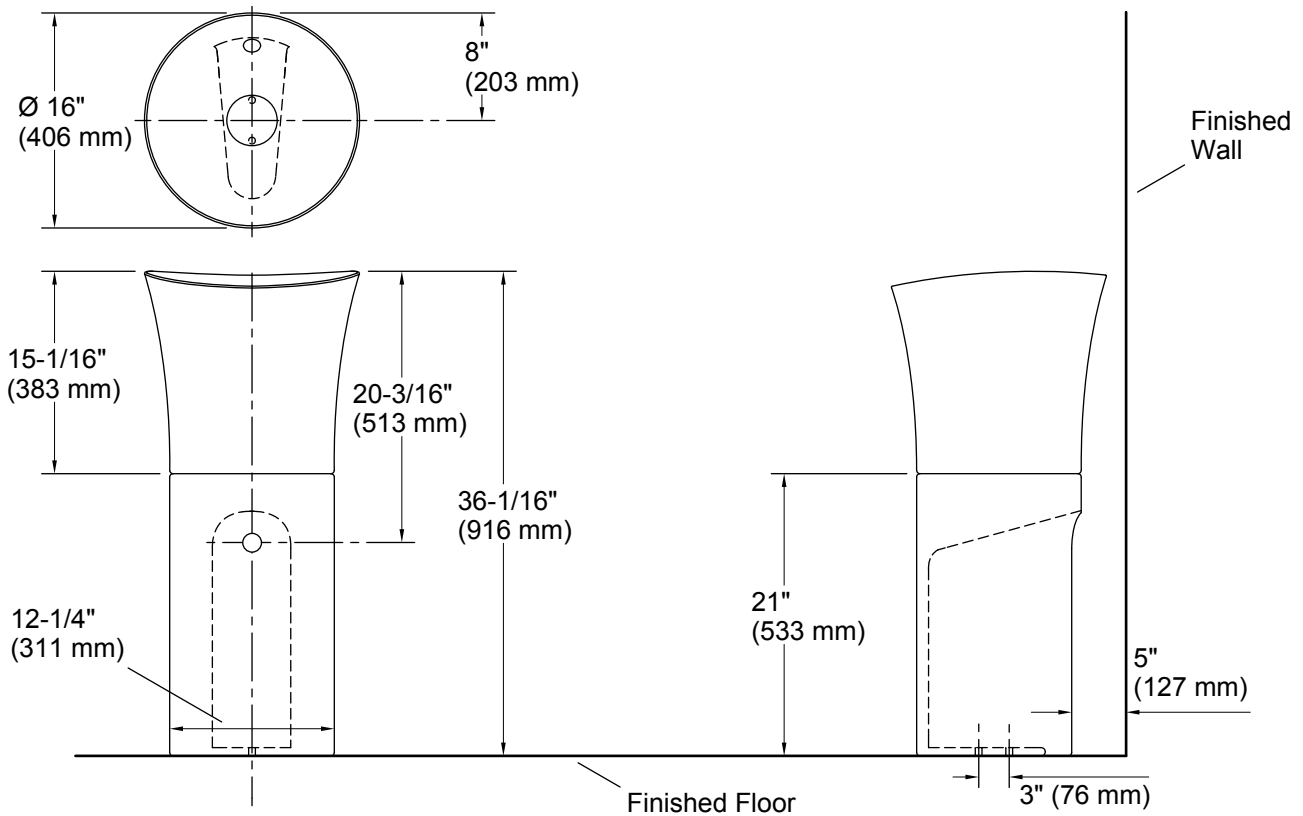

Features

- Round basin and base
- Available with or without (-N) overflow.
- No faucet holes; requires wall- or counter-mount faucet.
- 16" (406 mm) x 16" (406 mm) x 36" (914 mm)

Material

- Fireclay with Supramic Technology

Installation

- Pedestal Sink Combination

Recommended Accessories

K-9018 P-Trap

Codes/Standards

None Applicable

KOHLER® One-Year Limited Warranty

See website for detailed warranty information.

Available Color/Finishes

Color tiles intended for reference only.

Color	Code	Description
	0	White
	96	Biscuit
	NY	Dune
	7	Black Black™

Technical Information

All product dimensions are nominal.

Bowl configuration:	Single
Installation:	Pedestal
Bowl area (Center):	Length: 15-13/16" (402 mm) Width: 15-13/16" (402 mm) Bowl depth: 3-15/16" (100 mm) With overflow: Yes Water depth: 1-13/16" (46 mm)
Drain hole:	2-1/2" (64 mm)

Notes

Install this product according to the installation instructions.

IMPORTANT! This installation requires a wall-mounted faucet. In areas with subfreezing winter temperatures, plan to install this product to an interior wall to protect the water supply and drain lines from freezing.