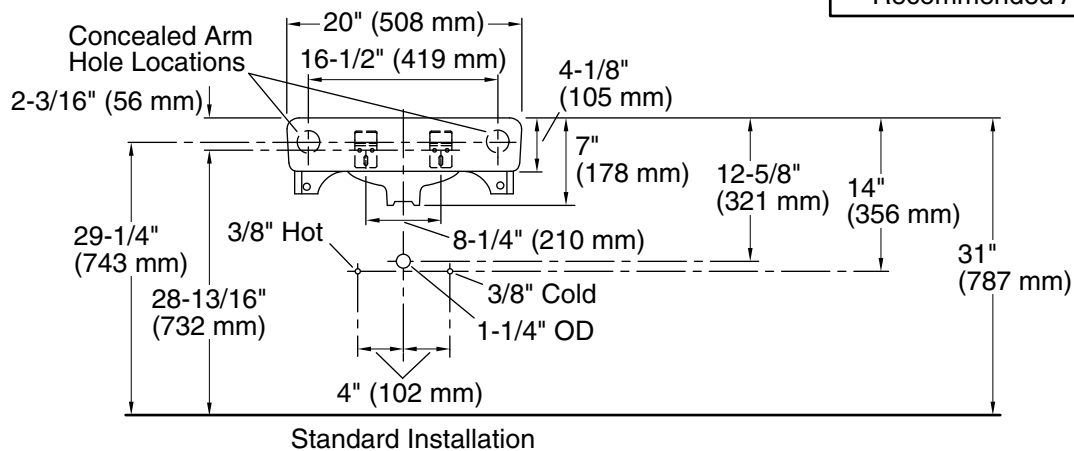

Features

- Made from premium materials that withstand high-volume usage.
- 20" (508 mm) x 18" (457 mm).
- Faucet not included.
- Drilled for concealed arm carrier.

Material

- Vitreous china.

Installation

- Wall-mount.

Color tiles intended for reference only.

Color	Code	Description
	0	White
	96	Biscuit
	7	Black Black™

Technical Information

All product dimensions are nominal.

- Bowl configuration: Single
- Installation: Wall-mount
- Bowl area (Center): Length: 18" (457 mm)
Width: 13" (330 mm)
With overflow: Yes
Water depth: 4-7/8" (124 mm)
- Number of deck holes: 3
- Faucet hole spacing: 4" (102 mm)
- Faucet hole(s): 1-3/8" (35 mm)
- Soap/Lotion hole: 1-1/4" (32 mm)
- Drain hole: 1-3/4" (44 mm)