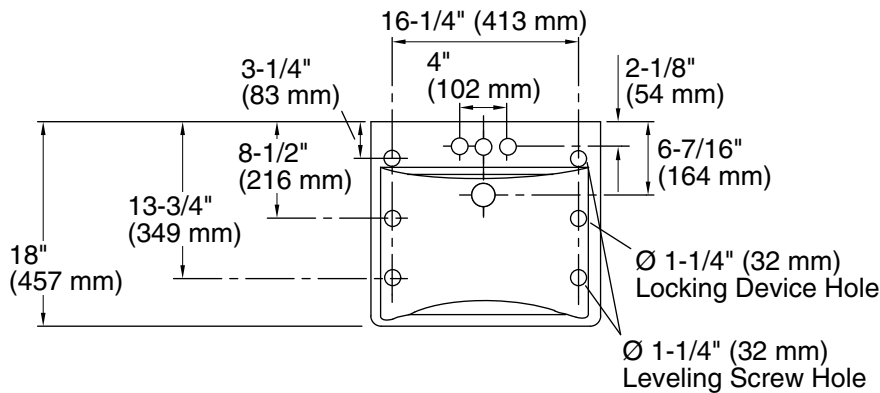

Features

- Made from premium materials that withstand high-volume usage.
- 20" (508 mm) x 18" (457 mm).
- Faucet not included.
- Drilled for concealed arm carrier.

Material

- Vitreous china.

Installation

- Wall-mount.

Color tiles intended for reference only.

Color	Code	Description
	0	White
	96	Biscuit
	7	Black Black™

Technical Information

All product dimensions are nominal.

- Bowl configuration: Single
- Installation: Wall-mount
- Bowl area (Center): Length: 18" (457 mm)
Width: 13" (330 mm)
With overflow: Yes
Water depth: 4-7/8" (124 mm)
- Number of deck holes: 3
- Faucet hole spacing: 4" (102 mm)
- Faucet hole(s): 1-3/8" (35 mm)
- Soap/Lotion hole: 1-1/4" (32 mm)
- Drain hole: 1-3/4" (44 mm)