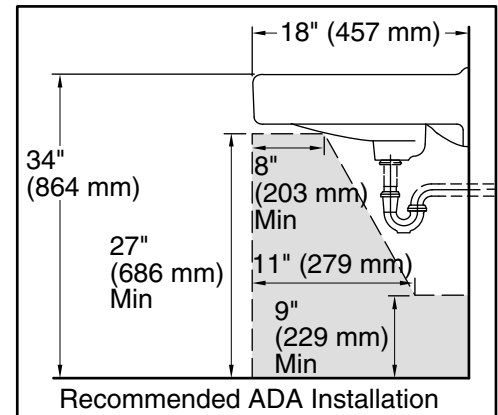

Features

- Made from premium materials that withstand high-volume usage.
- 20" (508 mm) x 18" (457 mm).
- Faucet not included.
- Drilled for concealed arm carrier.

Material

- Vitreous china.

Installation

- Wall-mount.

Color tiles intended for reference only.

Color	Code	Description
	0	White
	96	Biscuit
	7	Black Black™

Technical Information

All product dimensions are nominal.

- Bowl configuration: Single
- Installation: Wall-mount
- Bowl area (Center): Length: 18" (457 mm)
Width: 13" (330 mm)
With overflow: Yes
Water depth: 4-7/8" (124 mm)
- Number of deck holes: 3
- Faucet hole spacing: 4" (102 mm)
- Faucet hole(s): 1-3/8" (35 mm)
- Soap/Lotion hole: 1-1/4" (32 mm)
- Drain hole: 1-3/4" (44 mm)