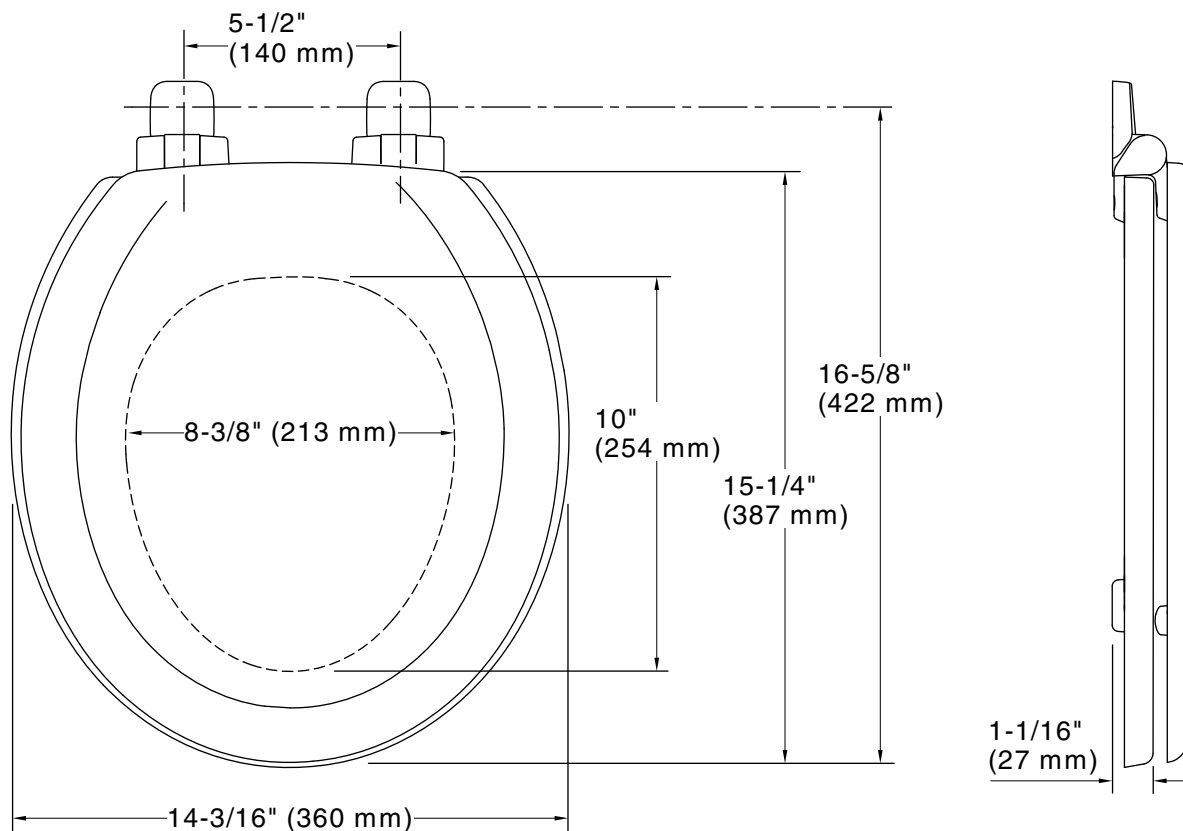

### Technical Information

All product dimensions are nominal.

Seat shape type: Round-front

Seat front type: Closed-front

Seat-mounting holes: 5-1/2" (140 mm)