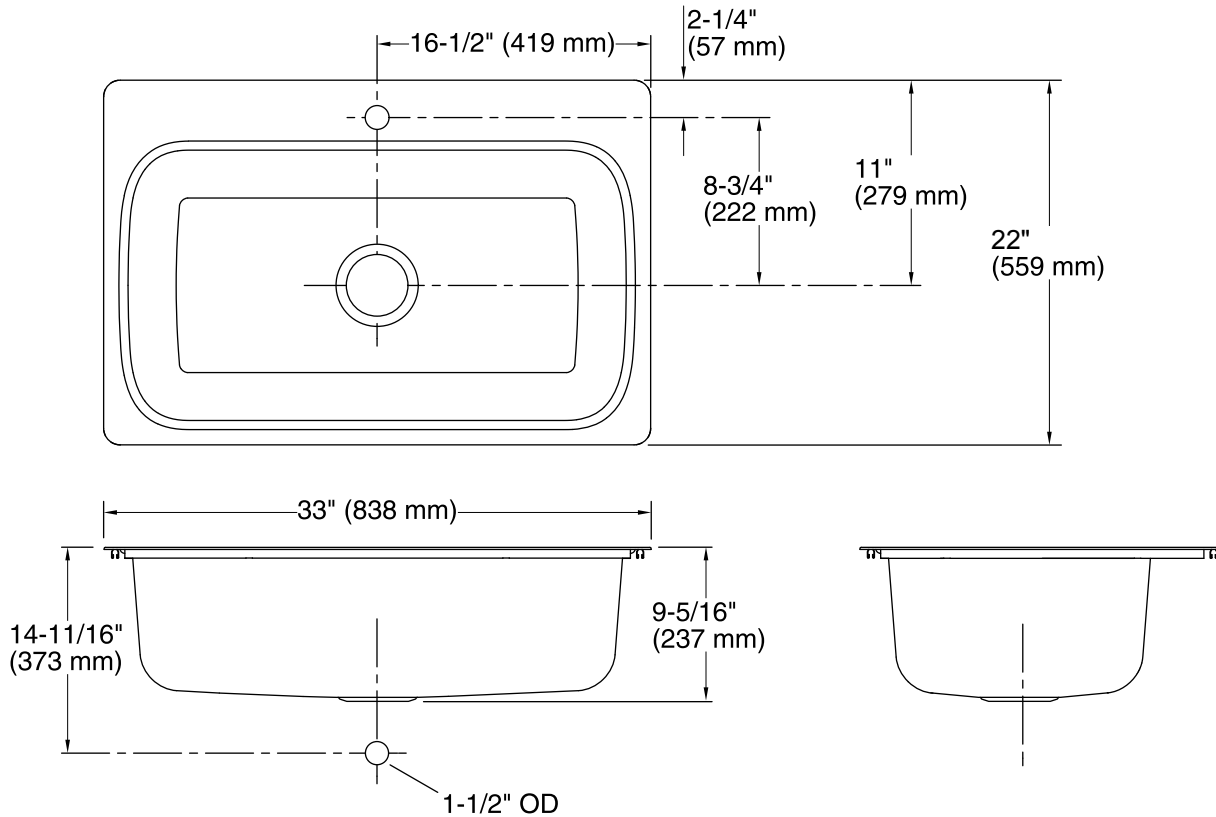

Verse™
Top-mount Kitchen Sink
K-20060-1

Features

- 36-inch minimum base cabinet width.
- Single bowl.
- 1 faucet hole.
- SilentShield® sound-absorption technology.
- 9" depth provides generous workspace.
- Includes installation hardware.

Material

- 18-gauge stainless steel.

Installation

- Top-mount

Components

Additional included component/s: Installation hardware.

Codes/Standards

ASME A112.19.3/CSA B45.4

**Lifetime Limited Warranty for
KOHLER® Stainless Steel Sinks**

See website for detailed warranty information.

Technical Information

All product dimensions are nominal.

Bowl area (Only) Length: 29-7/16" (748 mm)
 Width: 15-11/16" (399 mm)
 Bowl depth: 9" (229 mm)
 Water depth: 9" (229 mm)

Number of deck holes: 1

Faucet hole(s): 1-7/16" (37 mm)

Drain hole: 3-3/4" (94 mm)

Notes

Install this product according to the installation instructions.