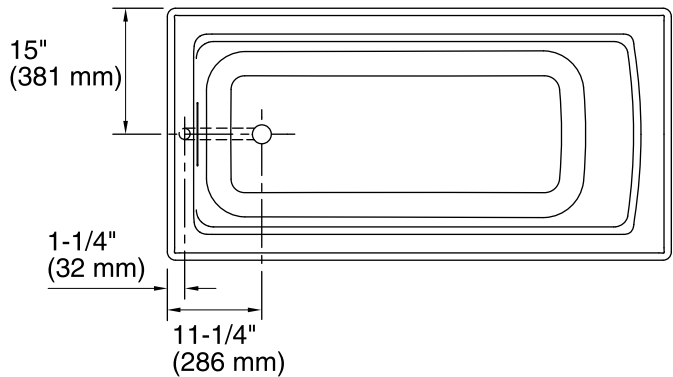

No change in measurements if connected with drain illustrated. (K-7272)

**Drop-in Rim Detail**