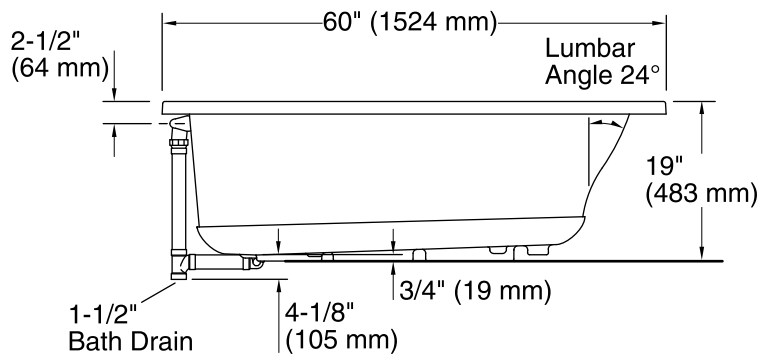

No change in measurements if connected with drain illustrated. (K-7272)

**Drop-in Rim Detail**

### Technical Information

All product dimensions are nominal.

Installation:	Drop-in
Drain location:	End
Basin area, bottom:	45-1/8" x 19-11/16" (1146 mm x 500 mm)
Basin area, top:	52-1/8" x 22-1/16" (1324 mm x 560 mm)
Weight:	58 lbs (26.3 kg)
Minimum floor load:	45 lbs/ft <sup>2</sup> (219.7 kg/m <sup>2</sup> )
Water depth:	15-1/8" (384 mm)
Water capacity:	57 gal (215.8 L)
Cutout:	Drop-in, 58-1/2" x 28-1/2" (1486 mm x 724 mm)
Minimum flat for door:	2" (51 mm)