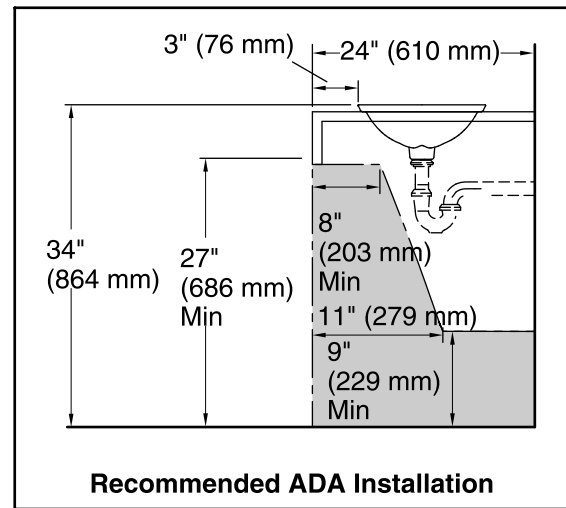

Technical Information

All product dimensions are nominal.

Bowl configuration:	Single
Installation:	Drop-In
Bowl area (Only)	Length: 21-1/8" (536 mm) Width: 14-9/16" (370 mm) Bowl depth: 4-1/8" (105 mm) Water depth: 4-1/8" (105 mm)
Template:	Drop-in, 1242828, required, included

Notes

Install this product according to the installation guide.

NOTICE: Countertop manufacturer or cutter must use the current product template available at www.kohler.com, or by calling 1-800-4KOHLER. Kohler Co. is not responsible for cutout errors when the incorrect cutout template is used.

ADA compliant when installed to the specific requirements of these regulations.