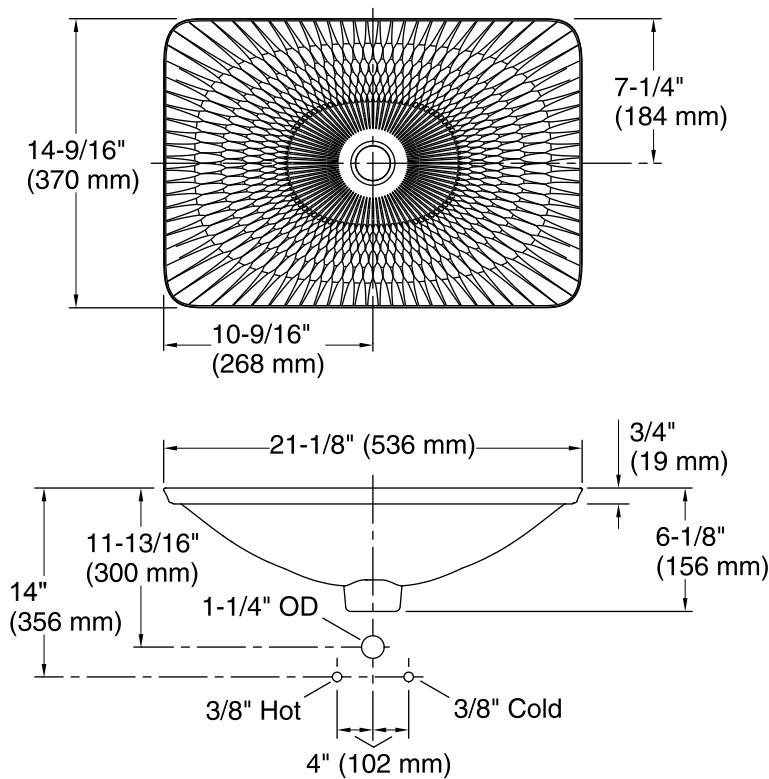

Features

- Vitreous china with decorative carving.
- Wading Pool.
- 21-1/8" x 14-9/16" rectangle.
- Without overflow.
- Includes 1193643 clamp assembly.

ADA

Codes/Standards

ASME A112.19.2/CSA B45.1

ADA

ICC/ANSI A117.1

See website for detailed warranty information.

Available Color/Finishes

Color tiles intended for reference only.

Color	Code	Description
	K8	Translucent White
	RB2	Bourbon Rutile

Technical Information

All product dimensions are nominal.

Bowl configuration:	Single
Installation:	Drop-In
Bowl area (Only)	Length: 21-1/8" (536 mm) Width: 14-9/16" (370 mm) Bowl depth: 4-1/8" (105 mm) Water depth: 4-1/8" (105 mm)
Template:	Drop-in, 1242828, required, included