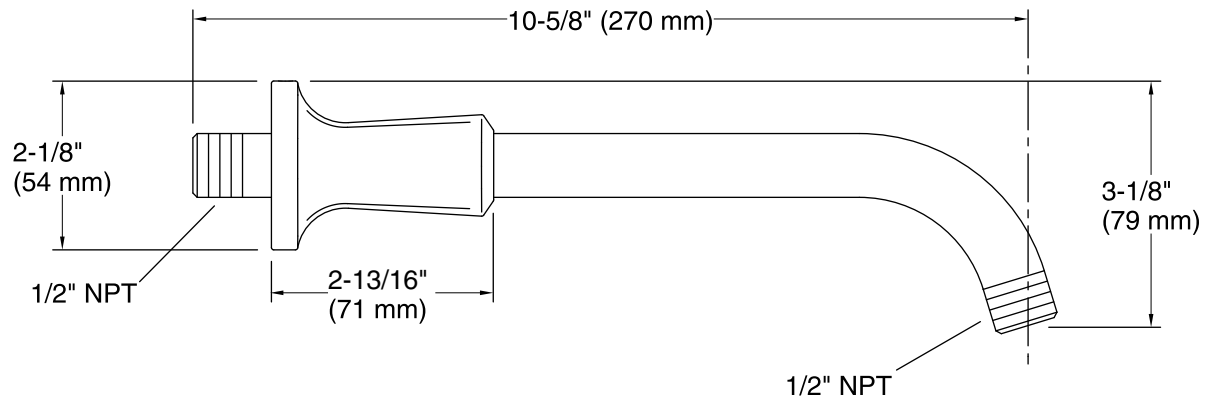

Features

- Arm features 10-5/8-inch reach.
- 1/2-inch NPT connection.
- Fluid design lines for ease of cleaning.
- For use with KOHLER showerheads (sold separately).
- Coordinates with Margaux faucets and accessories.

Technical Information

All product dimensions are nominal.

Notes

Measure your actual product for roughing-in details.