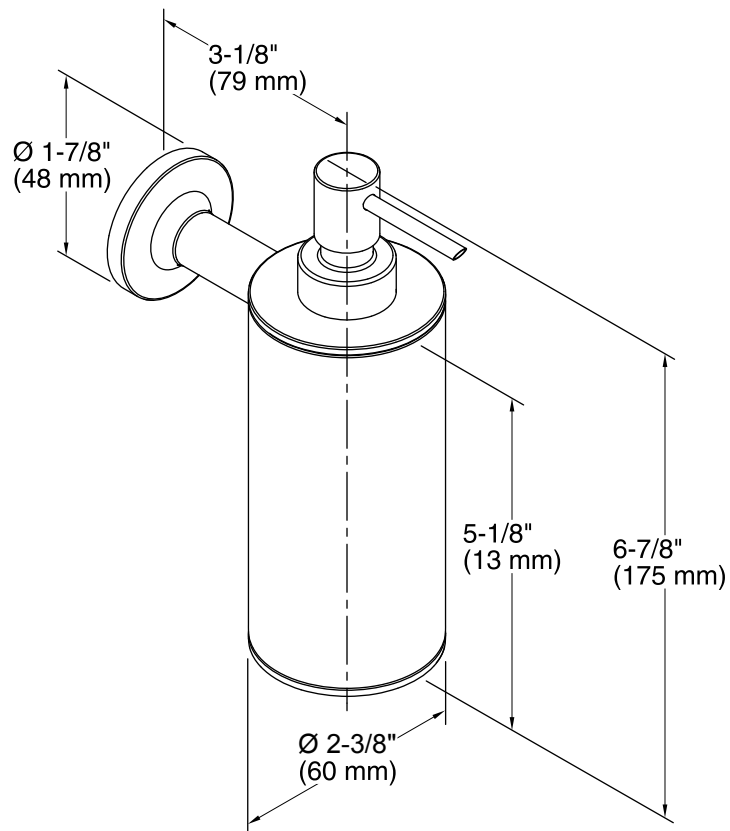

Technical Information

All product dimensions are nominal.

Notes

Install this product according to the installation guide.