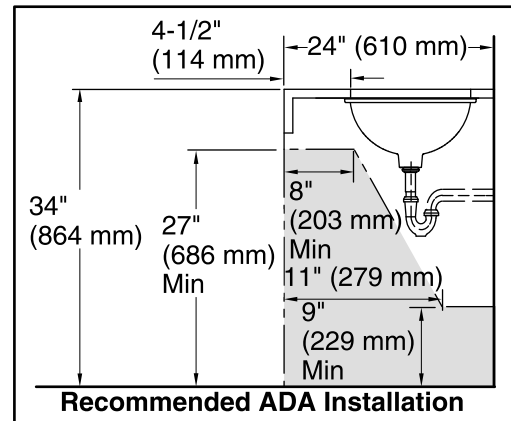

- Vitreous china.

Installation

- Under-mount

Recommended Accessories

K-9018 P-Trap

Components

Additional included component/s: 1193643 Basin Clamps.

ADA

Color	Code	Description
-------	------	-------------

	7	Black Black™
--	---	--------------

Technical Information

All product dimensions are nominal.

Bowl configuration:	Single
Installation:	Under-mount
Bowl area (Only):	Length: 17" (432 mm) Width: 14" (356 mm) Water depth: 6-3/8" (162 mm)
Drain hole:	1-3/4" (44 mm)
Template:	1151011-7, required, included