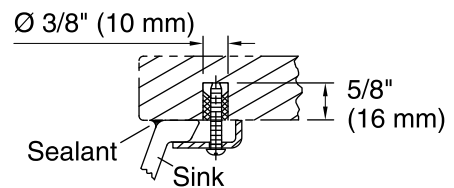

Color	Code	Description
-------	------	-------------

	7	Black Black™
--	---	--------------

Technical Information

All product dimensions are nominal.

Bowl configuration:	Single
Installation:	Under-mount
Bowl area (Only):	Length: 17" (432 mm) Width: 14" (356 mm) Water depth: 6-3/8" (162 mm)
Drain hole:	1-3/4" (44 mm)
Template:	1151011-7, required, included