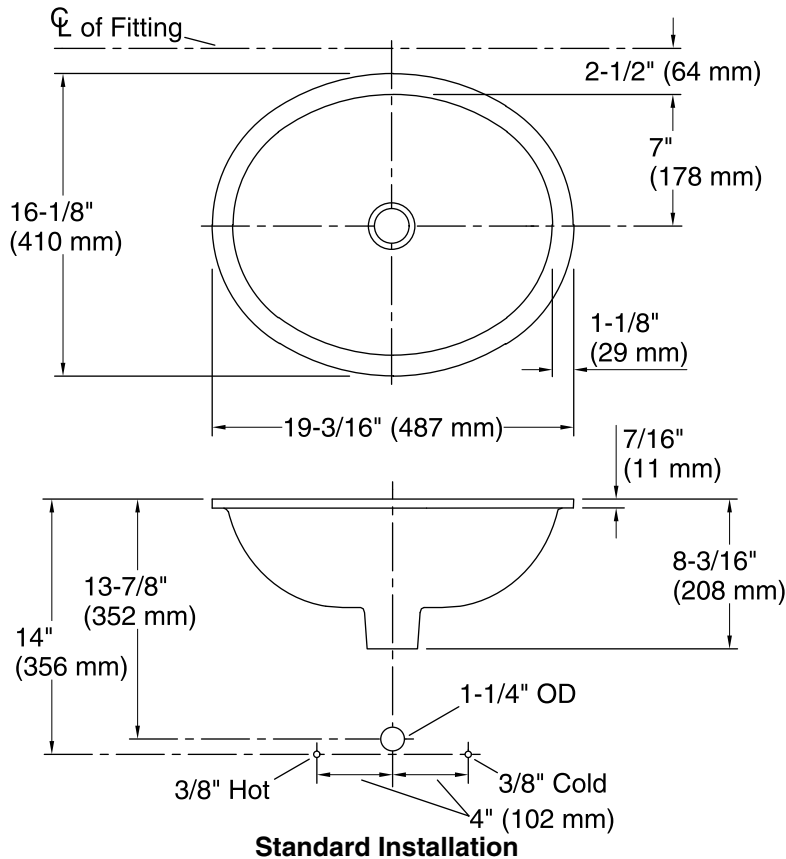

- Vitreous china.

Installation

- Under-mount

Recommended Accessories

K-9018 P-Trap

Components

Additional included component/s: 1193643 Basin Clamps.

ADA

Color	Code	Description
-------	------	-------------

	7	Black Black™
--	---	--------------

Technical Information

All product dimensions are nominal.

Bowl configuration:	Single
Installation:	Under-mount
Bowl area (Only):	Length: 17" (432 mm) Width: 14" (356 mm) Water depth: 6-3/8" (162 mm)
Drain hole:	1-3/4" (44 mm)
Template:	1151011-7, required, included