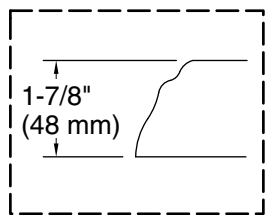

#### Color Code Description

	0	White
	96	Biscuit
	NY	Dune

No change in measurements if connected with drain illustrated. (K-7161-AF)

**Drop-in Rim Detail**

Blower Motor Access  
34" (864 mm) W x 15" (381 mm) H Min