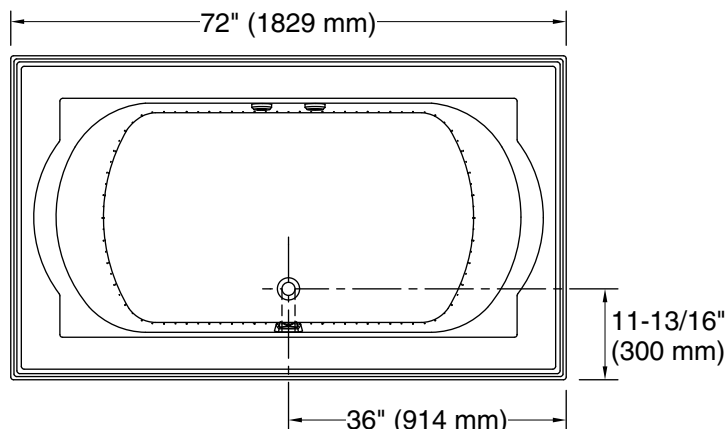

#### Color Code Description

	0	White
	96	Biscuit
	NY	Dune

No change in measurements if connected with drain illustrated. (K-7161-AF)

**Drop-in Rim Detail**

Blower Motor Access  
34" (864 mm) W x 15" (381 mm) H Min

### Technical Information

All product dimensions are nominal.

Installation: Drop-in

Basin area, bottom: 48" x 27" (1219 mm x 686 mm)

Basin area, top: 60" x 30" (1524 mm x 762 mm)

Weight: 162 lbs (73.5 kg)

Minimum floor load: 54 lbs/ft<sup>2</sup> (263.7 kg/m<sup>2</sup>)

Water depth: 16" (406 mm)

Water capacity: 94 gal (355.8 L)

Cutout: Drop-in, 70-1/2" x 40-1/2" (1791 mm x 1029 mm)

Electrical component rating: Blower: 120 V, 10 A, 60 Hz

Heated Surface: 120 V, 0.5 A, 60 Hz