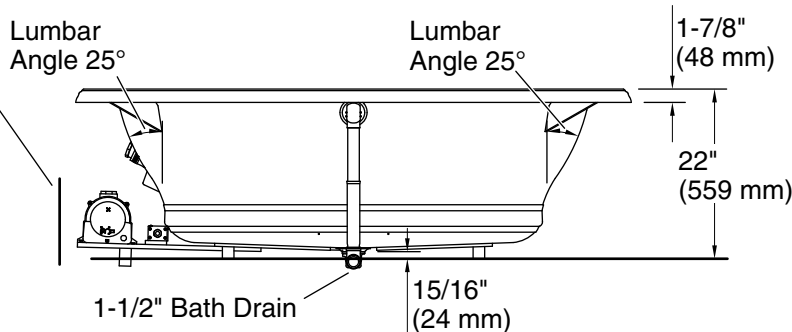

#### Color Code Description

	0	White
	96	Biscuit
	NY	Dune

No change in measurements if connected with drain illustrated. (K-7161-AF)

**Drop-in Rim Detail**

Blower Motor Access  
34" (864 mm) W x 15" (381 mm) H Min

### Technical Information

All product dimensions are nominal.

Installation: Drop-in

Basin area, bottom: 48" x 27" (1219 mm x 686 mm)

Basin area, top: 60" x 30" (1524 mm x 762 mm)

Weight: 162 lbs (73.5 kg)

Minimum floor load: 54 lbs/ft<sup>2</sup> (263.7 kg/m<sup>2</sup>)