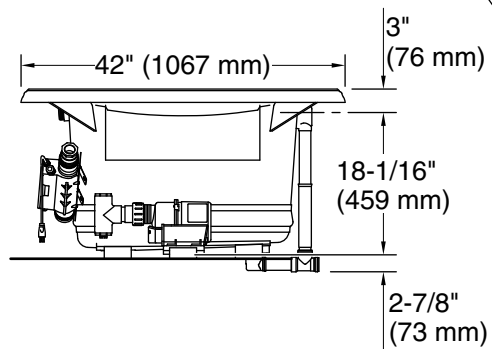

#### Included Components

Additional Components:

40" (1016 mm) cable

#### Color Code Description

	0	White
	96	Biscuit
	NY	Dune

No change in measurements if connected with drain illustrated. (K-7161-AF)

**Drop-in Rim Detail**

Blower Motor Access  
34" (864 mm) W x 15" (381 mm) H Min

### Technical Information

All product dimensions are nominal.

Installation: Drop-in

Basin area, bottom: 48" x 27" (1219 mm x 686 mm)

Basin area, top: 60" x 30" (1524 mm x 762 mm)

Weight: 162 lbs (73.5 kg)

Minimum floor load: 54 lbs/ft<sup>2</sup> (263.7 kg/m<sup>2</sup>)

Water depth: 16" (406 mm)

Water capacity: 94 gal (355.8 L)

Cutout: Drop-in, 70-1/2" x 40-1/2" (1791 mm x 1029 mm)

Electrical component rating: Blower: 120 V, 10 A, 60 Hz

Heated Surface: 120 V, 0.5 A, 60 Hz