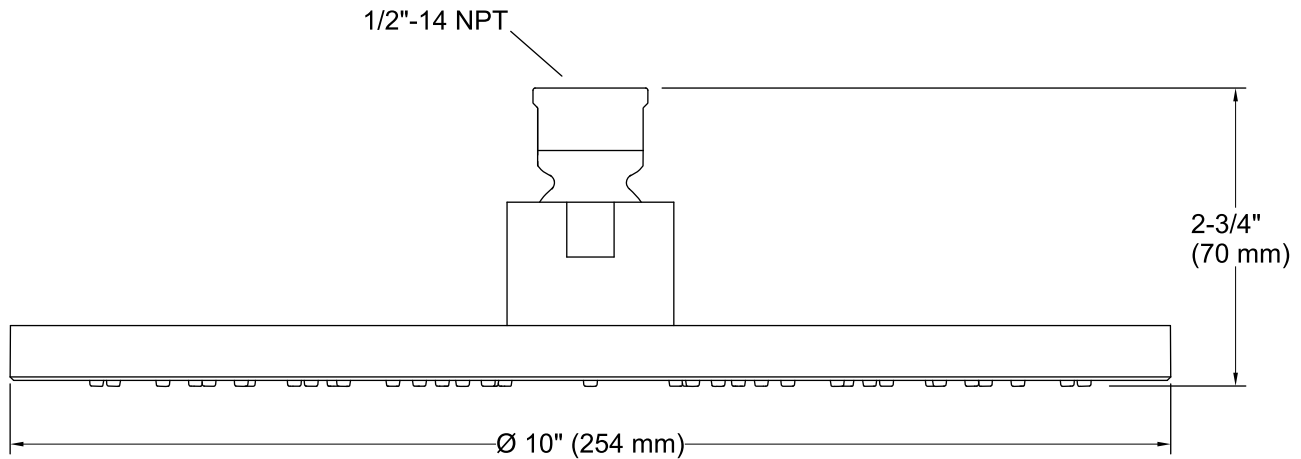

Technical Information

All product dimensions are nominal.

Notes

Install this product according to the installation instructions.