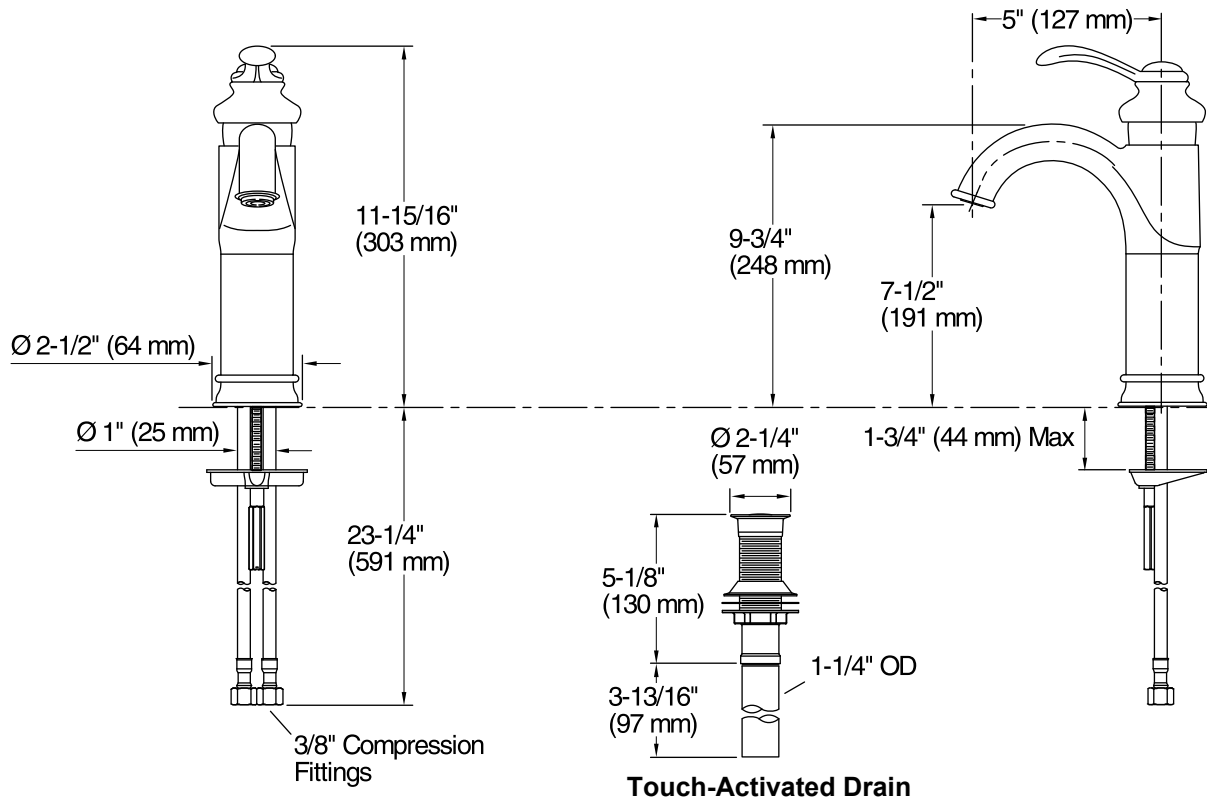

Features

- Single lever handle allows for both volume and temperature control
- 5" (127 mm) spout reach.
- 1.2 gal/min (4.5 l/min) maximum flow rate [max at 60 psi (4.1 bar)]
- Includes touch activated drain with 1-1/4" tailpiece.
- Temperature memory allows faucet to be turned on and off at any temperature setting.
- KOHLER ceramic disc valves exceed industry longevity standards for a lifetime of durable performance
- Ideal for vessel sink applications
- Coordinates with Fairfax faucets, accessories, and showering components to complete your bathroom.

Technical Information

All product dimensions are nominal.

Faucet:

Flow rate: 1.2 gal/min (4.5 l/min)

Pressure: 60 psi (4.1 bar)

Drain included: Yes

Drain tailpiece included: Yes

Spout:

Spout reach: 5" (127 mm)

Notes

Install this product according to the installation guide.