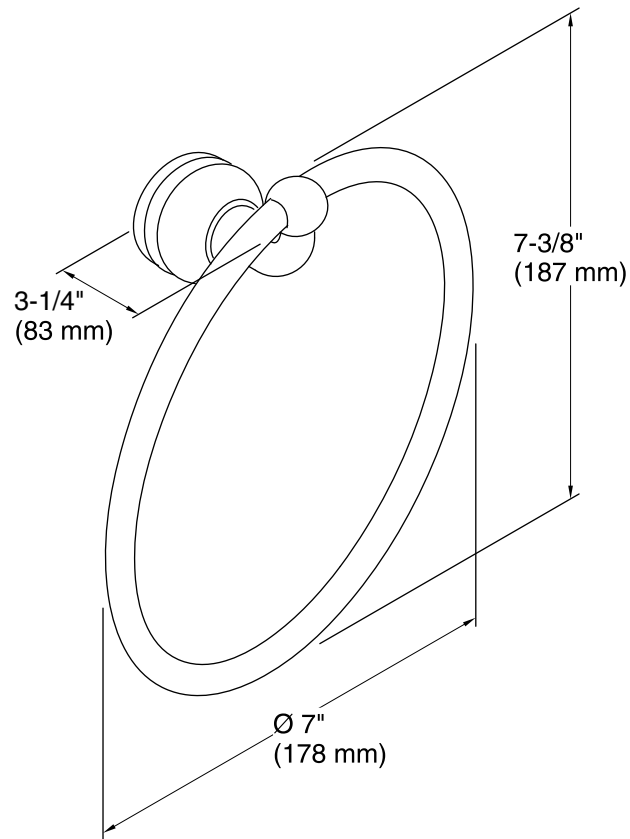

## Features

- KOHLER finishes resist corrosion and tarnish.
- Classic 7- inch ring design.
- Coordinates with other products in the Fairfax collection.
- 7" (178 mm) x 3-1/4" (83 mm)

## Technical Information

All product dimensions are nominal.