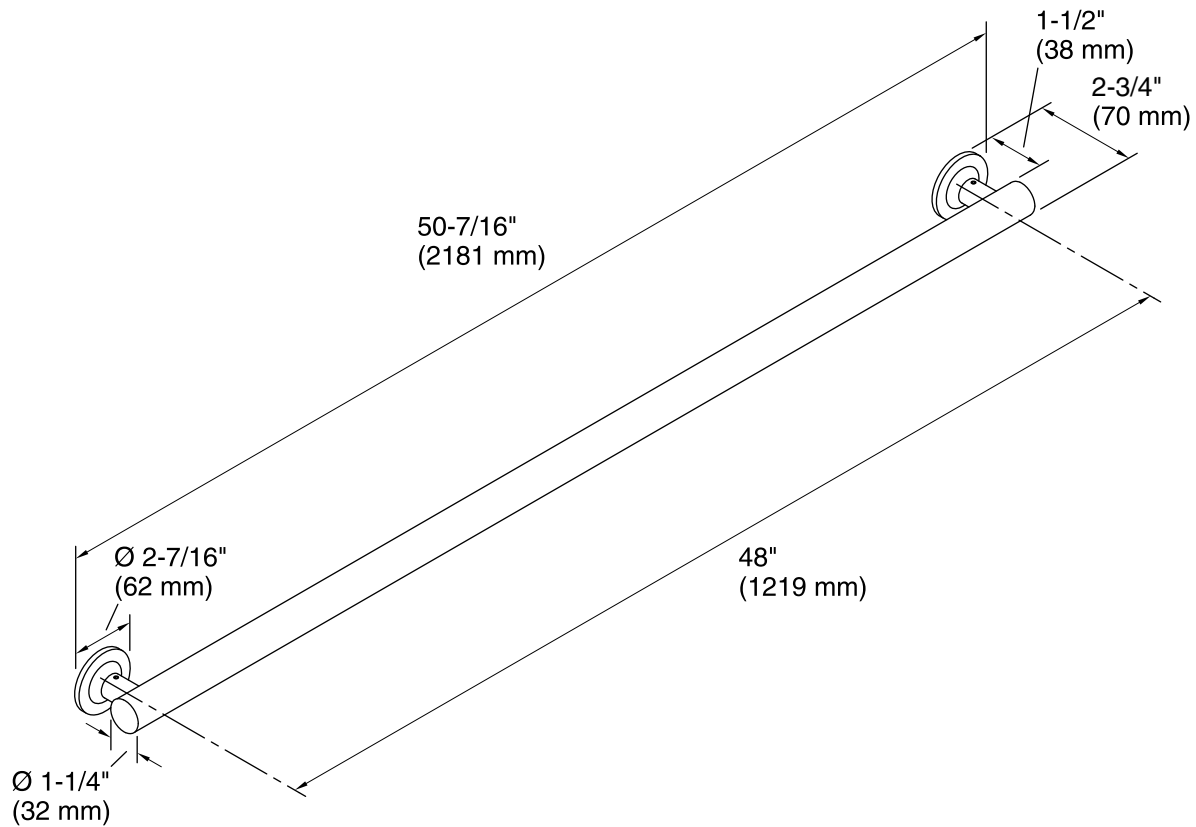

## Features

- KOHLER finishes resist corrosion and tarnish.
- 48- inch bar.
- Contemporary styling matches any decor.
- Coordinates with other products in the Purist® collection.
- ADA compliant when installed per ADA guidelines.
- 50-7/16" (1281 mm) x 2-3/4" (70 mm) x 2-7/16" (62 mm)

## Technical Information

All product dimensions are nominal.