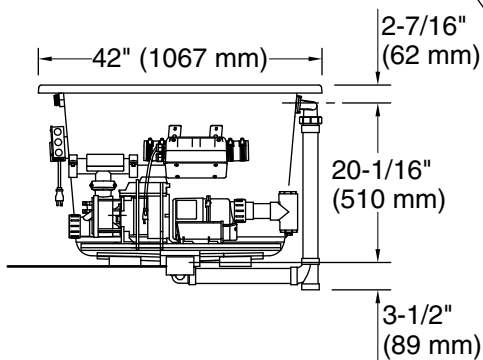

# Underscore® Rectangle

72" x 42" Heated BubbleMassage™ air bath w/ whirlpool

K-1174-XHGH

No change in measurements if connected with drain illustrated. (K-7272)

Drop-in Rim Detail

Blower Motor Access  
30" (762 mm) W x 15" (381 mm) H Min