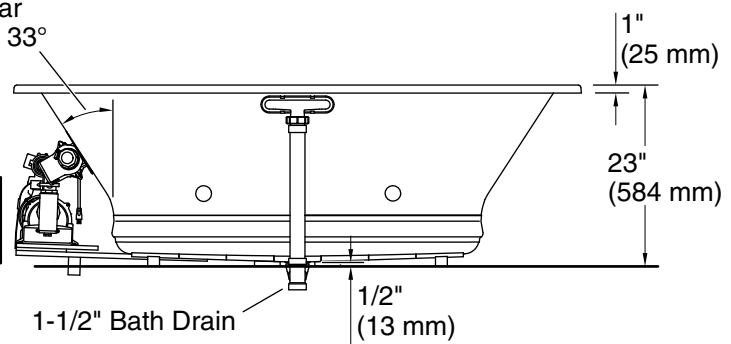

# Underscore® Rectangle

72" x 42" Heated BubbleMassage™ air bath w/ whirlpool

K-1174-XHGH

No change in measurements if connected with drain illustrated. (K-7272)

Drop-in Rim Detail

Blower Motor Access  
30" (762 mm) W x 15" (381 mm) H Min

Lumbar Angle 33°