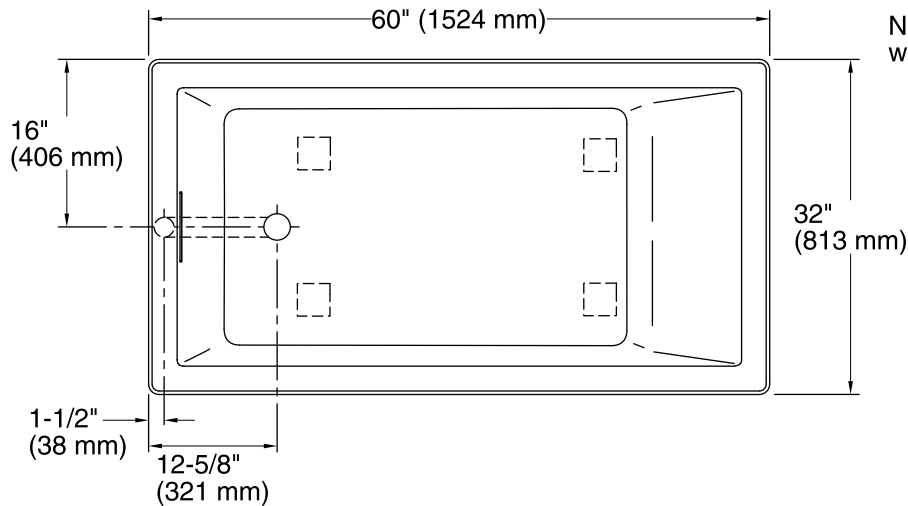

### Features

- End drain.
- Slotted overflow for deep soaking.
- Integral lumbar support.
- 60" (1524 mm) x 32" (813 mm) x 21" (533 mm)

No change in measurements if connected with drain illustrated. (K-7272)

### Technical Information

All product dimensions are nominal.

Installation:	Drop-in, Under-mount
Drain location:	End
Basin area, bottom:	42" x 23-1/2" (1067 mm x 597 mm)
Basin area, top:	55-1/8" x 27-1/8" (1400 mm x 689 mm)
Weight:	75 lbs (34 kg)
Minimum floor load:	58 lbs/ft <sup>2</sup> (283.2 kg/m <sup>2</sup> )
Water depth:	17-1/8" (435 mm)
Water capacity:	81 gal (306.6 L)
Cutout:	Drop-in, 59-1/2" x 31-1/2" (1511 mm x 800 mm)
Minimum flat for door:	2-3/8" (60 mm)