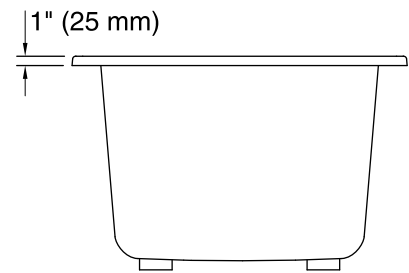

### Technical Information

All product dimensions are nominal.

Installation:	Drop-in, Under-mount
Drain location:	End
Basin area, bottom:	42" x 23-1/2" (1067 mm x 597 mm)
Basin area, top:	55-1/8" x 27-1/8" (1400 mm x 689 mm)
Weight:	75 lbs (34 kg)
Minimum floor load:	58 lbs/ft <sup>2</sup> (283.2 kg/m <sup>2</sup> )
Water depth:	17-1/8" (435 mm)
Water capacity:	81 gal (306.6 L)
Cutout:	Drop-in, 59-1/2" x 31-1/2" (1511 mm x 800 mm)
Minimum flat for door:	2-3/8" (60 mm)