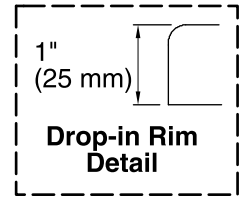

### Features

- End drain.
- Slotted overflow for deep soaking.
- Integral lumbar support.
- 60" (1524 mm) x 32" (813 mm) x 21" (533 mm)

### Technical Information

All product dimensions are nominal.

Installation:	Drop-in, Under-mount
Drain location:	End
Basin area, bottom:	42" x 23-1/2" (1067 mm x 597 mm)
Basin area, top:	55-1/8" x 27-1/8" (1400 mm x 689 mm)
Weight:	75 lbs (34 kg)
Minimum floor load:	58 lbs/ft <sup>2</sup> (283.2 kg/m <sup>2</sup> )
Water depth:	17-1/8" (435 mm)
Water capacity:	81 gal (306.6 L)
Cutout:	Drop-in, 59-1/2" x 31-1/2" (1511 mm x 800 mm)
Minimum flat for door:	2-3/8" (60 mm)