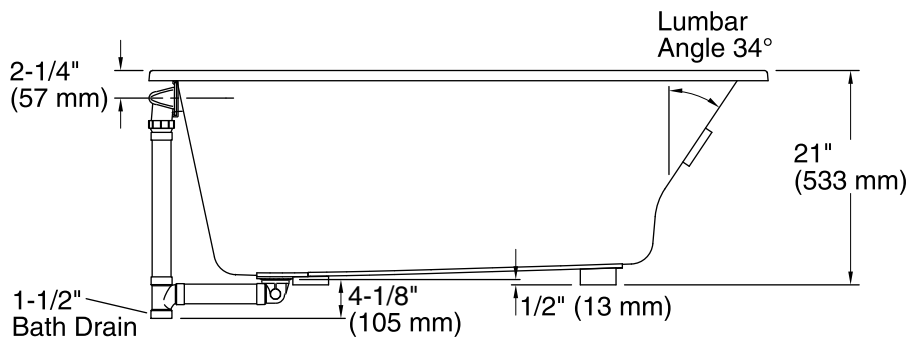

No change in measurements if connected with drain illustrated. (K-7272)

### Technical Information

All product dimensions are nominal.

Installation:	Drop-in, Under-mount
Drain location:	End
Basin area, bottom:	42" x 23-1/2" (1067 mm x 597 mm)
Basin area, top:	55-1/8" x 27-1/8" (1400 mm x 689 mm)
Weight:	75 lbs (34 kg)
Minimum floor load:	58 lbs/ft <sup>2</sup> (283.2 kg/m <sup>2</sup> )
Water depth:	17-1/8" (435 mm)
Water capacity:	81 gal (306.6 L)
Cutout:	Drop-in, 59-1/2" x 31-1/2" (1511 mm x 800 mm)
Minimum flat for door:	2-3/8" (60 mm)