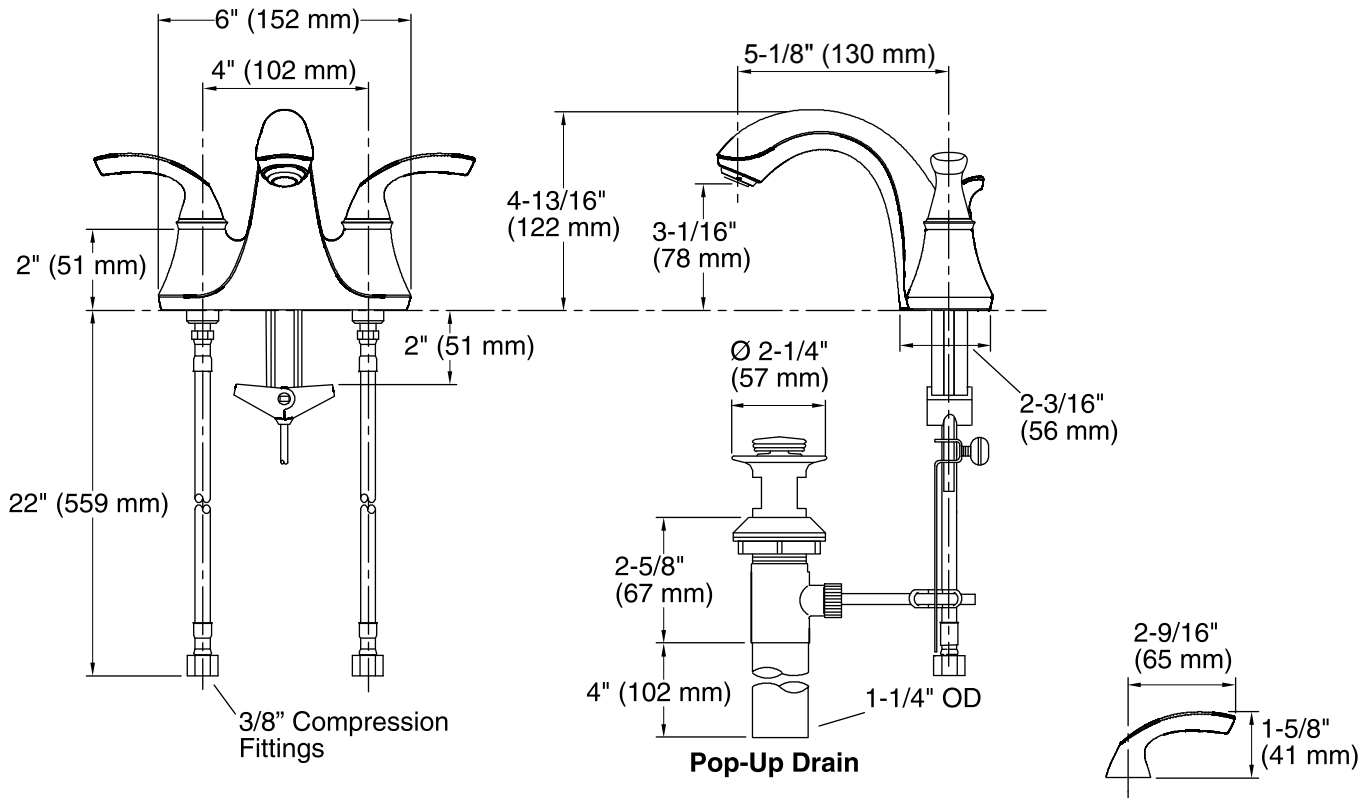

Features

- 5-1/8" (130 mm) spout reach.
- 1.2 gal/min (4.5 l/min) maximum flow rate [max at 60 psi (4.14 bar)].
- KOHLER ceramic disc valves exceed industry longevity standards for a lifetime of durable performance
- Two sculpted lever handle centerset bathroom sink faucet for 4" centers.
- Includes metal pop-up drain with 1-1/4" tailpiece.
- Reversible quarter-turn washerless ceramic disc valves.
- Coordinates with Forte faucets, accessories, and showering components to complete your bathroom.
- Low-flow aerator available (please see latest price book)

Material

- Premium Metal Construction
- KOHLER finishes resist corrosion and tarnishing.

Installation

- Deck-mount installation.
- For 4" (102 mm) centers.
- Integrated supply lines with 3/8"compression connection.

Technical Information

All product dimensions are nominal.

Faucet:

Flow rate: 1.2 gal/min (4.5 l/min)

Pressure: 60 psi (4.1 bar)

Drain included: Yes

Drain tailpiece included: Yes

Spout:

Spout reach: 5-1/8" (130 mm)

Handle clearance: 4" (102 mm)

Notes

Install this product according to the installation guide.

ADA, OBC, CSA B651 compliant when installed to the specific requirements of these regulations.