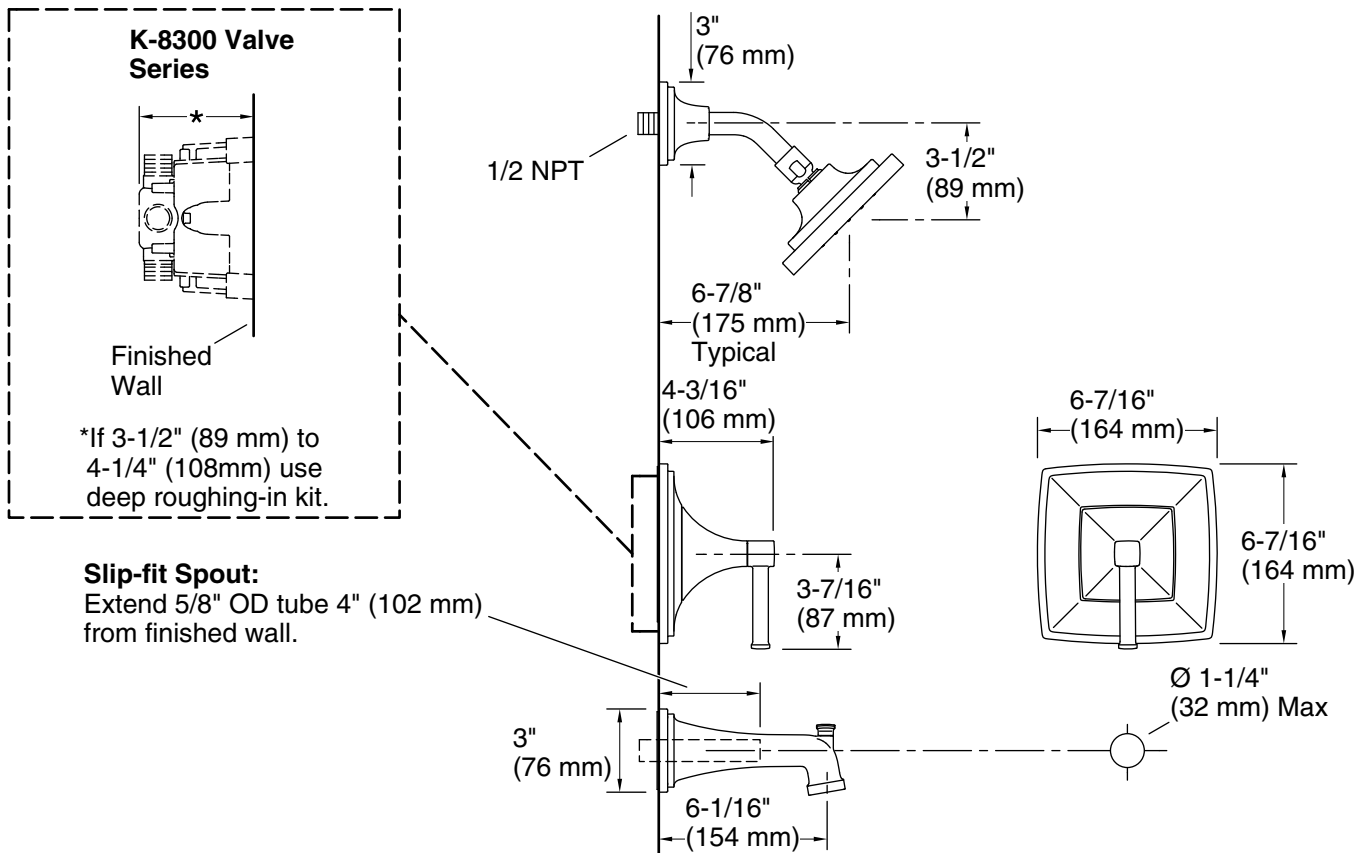

Features

- A single handle controls both on/off activation and temperature setting.
- Pressure-balancing diaphragm technology maintains outlet temperature within +/-3°F during water pressure fluctuations.
- Antiscald protection.
- Includes faceplate with ADA-compliant metal level handle.
- Includes 6-1/16" (154 mm) diverter bath spout with slip-fit connection.
- Includes single-function 1.75 gpm (6.6 lpm) showerhead.
- MasterClean™ sprayface features an easy-to-clean surface that withstands mineral buildup.
- Includes shower arm and flange.
- Coordinates with other products in the Riff collection.

Range: 3-1/2" (89 mm) -
4-1/4" (108 mm)

Recommended Products/Accessories

K-23723 Faucet cleaner

Optional Products/Accessories

K-10350 Deep rough-in kit

K-10351 Test cap for K-8300 Series valve bodies

1307346 Retro mixer cap for K-304 Rite-Temp valve

Technical Information

All product dimensions are nominal.

Drain included: No

Spout:

Spout reach: 6-1/16" (154 mm)

Showerhead/Body Spray:

Rated maximum flow: 1.75 gal/min (6.6 l/min)

Pressure: 45 psi (3.1 bar)