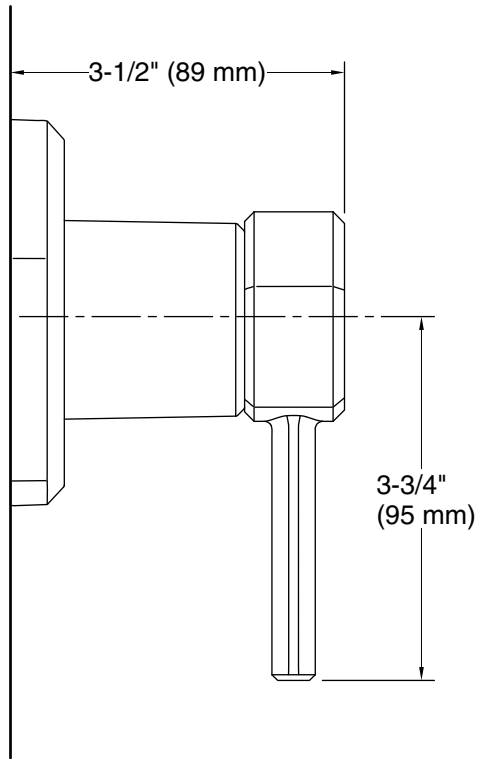

Technical Information

All product dimensions are nominal.

Drain included: No

Notes

ADA, OBC, CSA B651 compliant when installed to the specific requirements of these regulations.