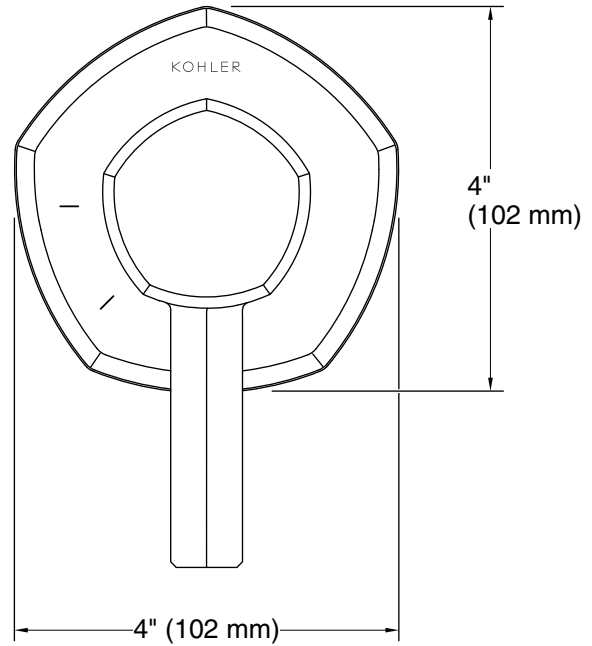

Technical Information

All product dimensions are nominal.

Drain included: No

Notes

ADA, OBC, CSA B651 compliant when installed to the specific requirements of these regulations.