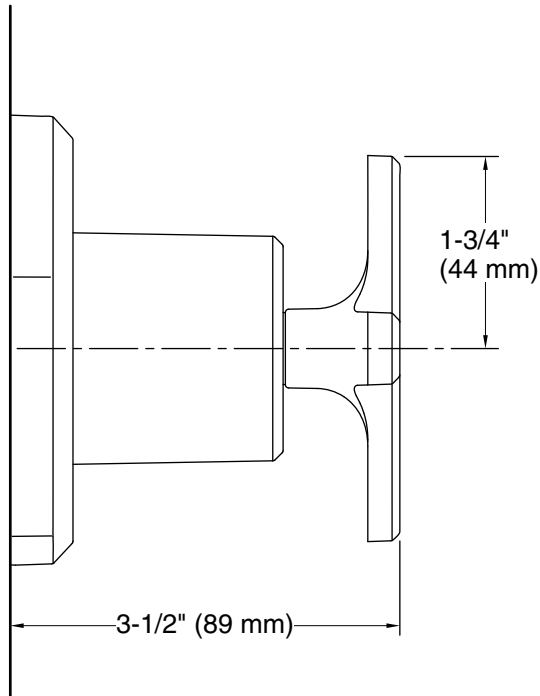

Technical Information

All product dimensions are nominal.

Drain included: No

Notes

ADA, OBC, CSA B651 compliant when installed to the specific requirements of these regulations.