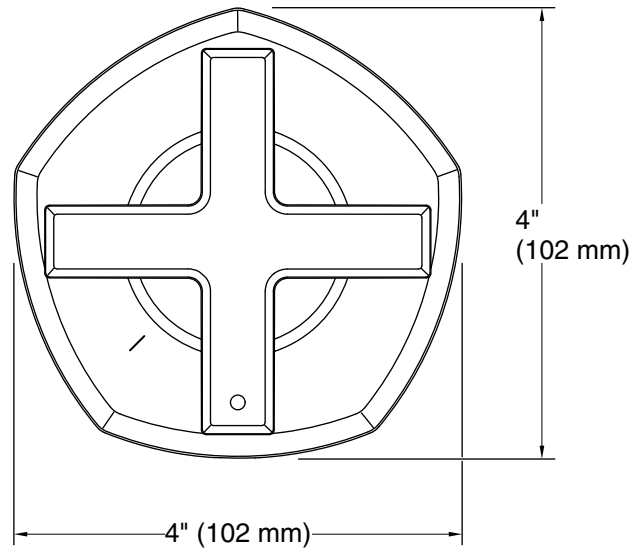

Technical Information

All product dimensions are nominal.

Drain included: No

Notes

ADA, OBC, CSA B651 compliant when installed to the specific requirements of these regulations.