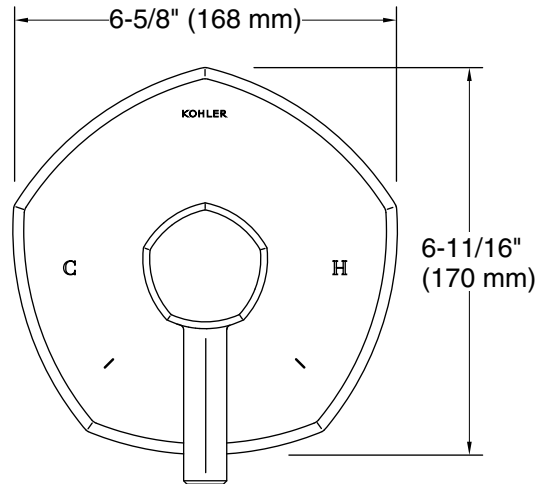

Technical Information

All product dimensions are nominal.

Drain included: No

Notes

ADA, OBC, CSA B651 compliant when installed to the specific requirements of these regulations.