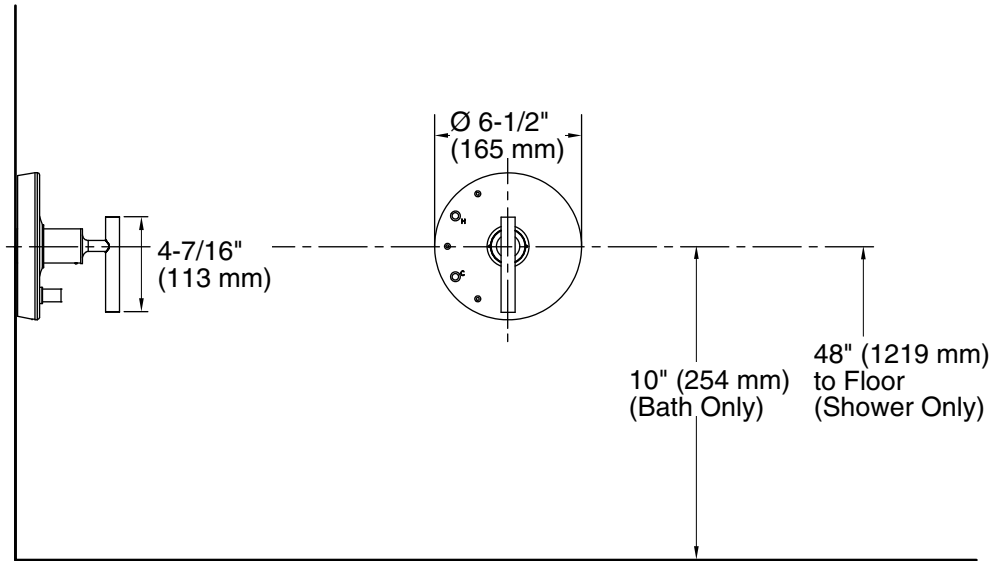

Technical Information

All product dimensions are nominal.

Drain included: No

Showerhead/Body Spray:

Rated maximum flow: 2.5 gal/min (9.5 l/min)

Notes

Install this product according to the installation guide.