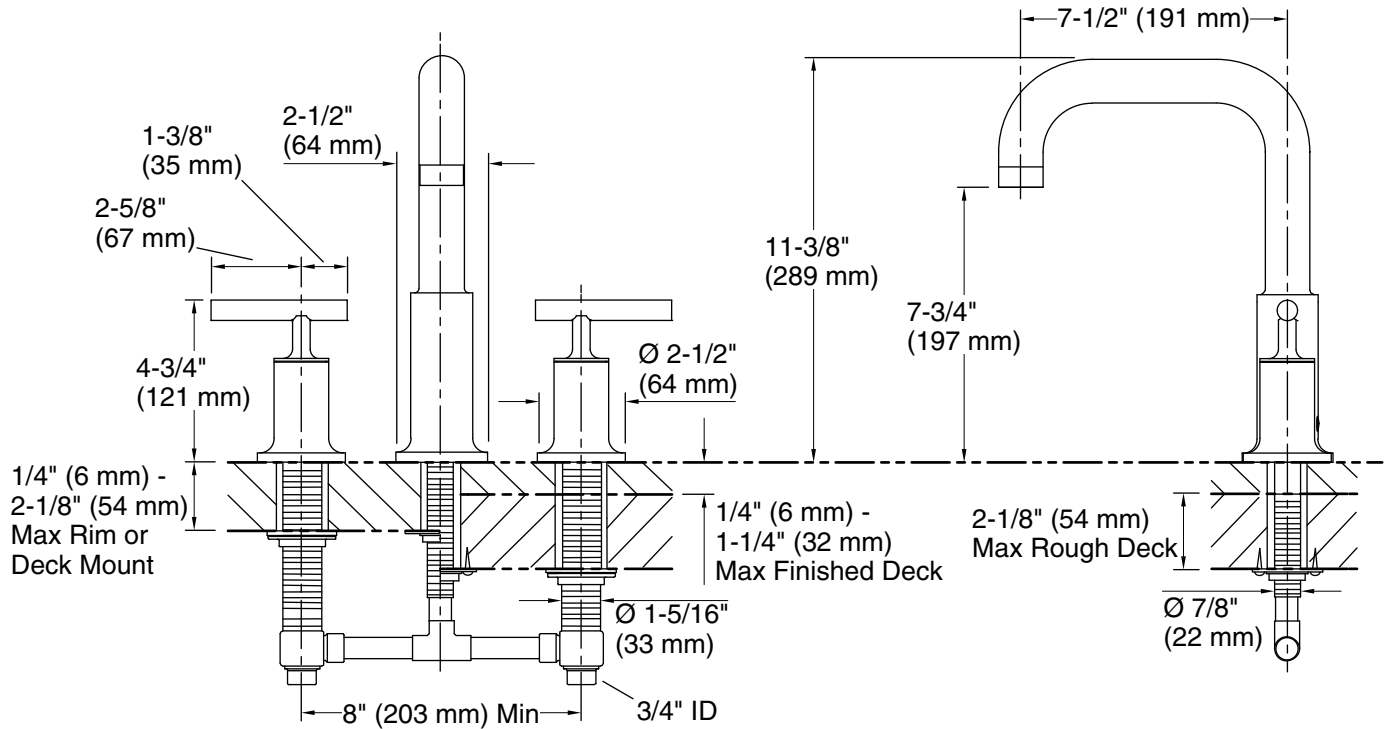

Features

- Lever handle style option.
- 7-1/2" (191 mm) gooseneck non-diverter spout with slip-fit connection.

Material

- Brass construction.
- KOHLER finishes resist corrosion and tarnishing.

Installation

Rim or Deck-Mount Installation

Rough + Finished Deck-Mount Installation

Technical Information

All product dimensions are nominal.

Notes

Install this product according to the installation instructions.

ADA, OBC, CSA B651 compliant when installed to the specific requirements of these regulations.