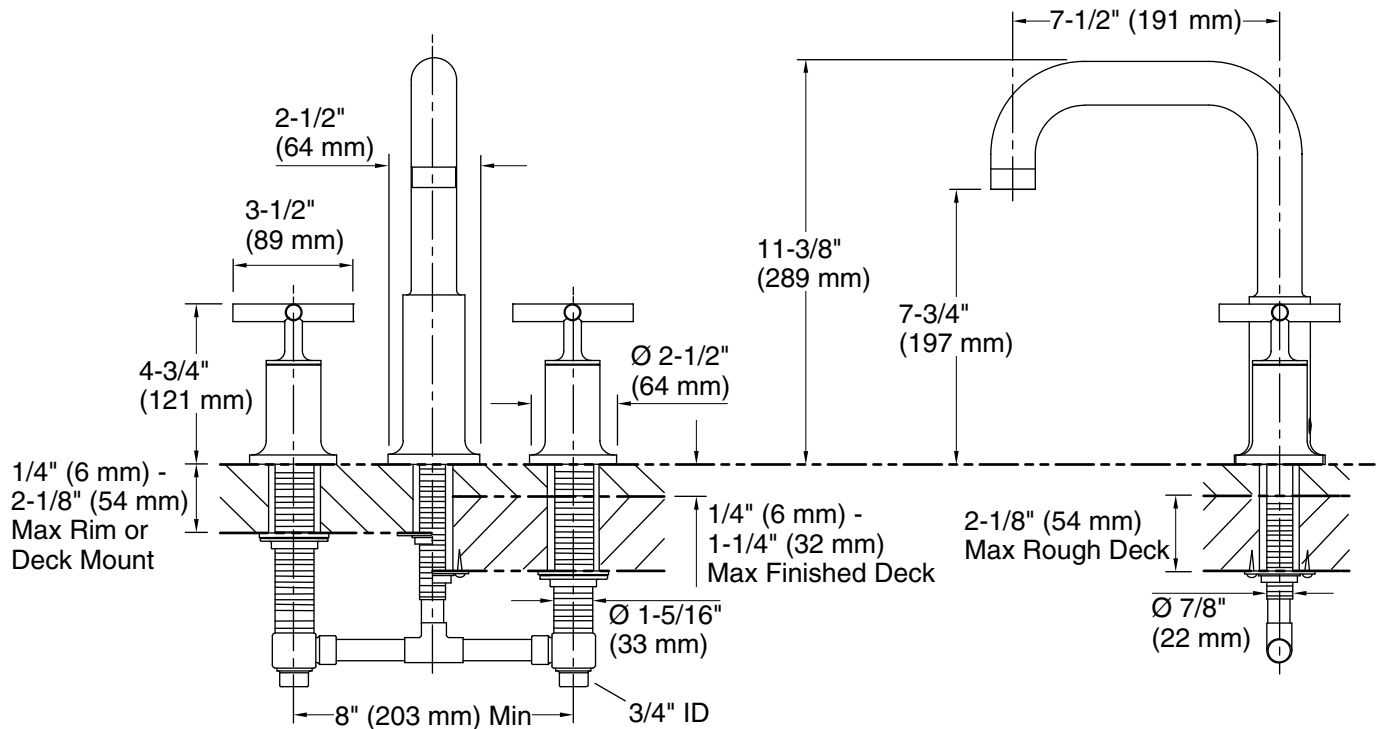

Rim or Deck-Mount Installation

Rough + Finished Deck-Mount Installation

Technical Information

All product dimensions are nominal.

Notes

Install this product according to the installation instructions.

ADA compliant when installed to the specific requirements of these regulations.