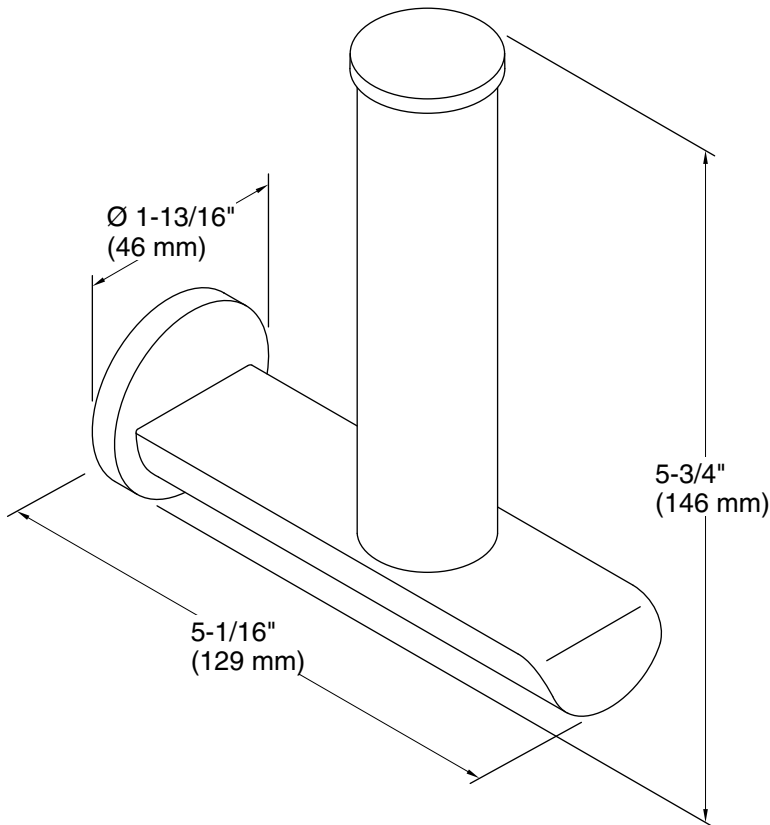

Features

- Vertical holder makes changing toilet tissue quick and simple.
- Coordinates with other products in the Avid collection.

Material

- Premium metal construction for durability and reliability.
- KOHLER finishes resist corrosion and tarnishing.

Available Colors/Finishes

Color tiles intended for reference only.

Color	Code	Description
	CP	Polished Chrome
	BN	Vibrant® Brushed Nickel

Technical Information

All product dimensions are nominal.

Material: Zinc, Brass