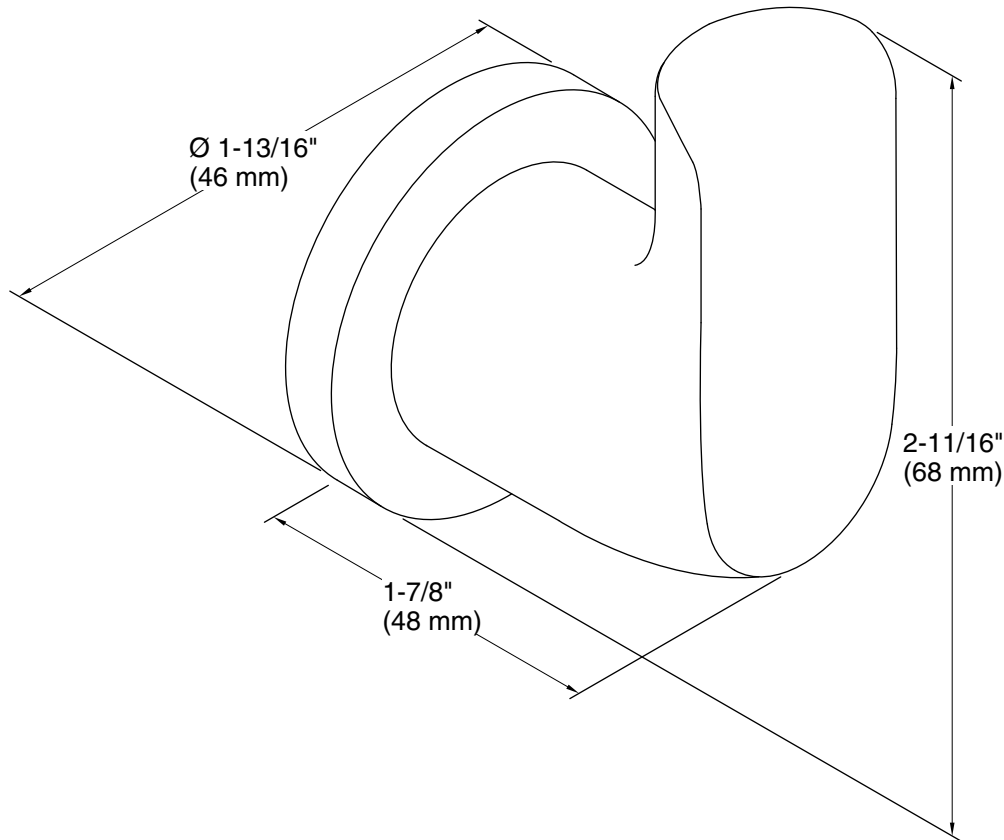

Features

- Robe hook provides convenient hanging storage of robes, towels, and other bath items.
- Coordinates with other products in the Avid collection.

Material

- Premium metal construction for durability and reliability.
- KOHLER finishes resist corrosion and tarnishing.

Available Colors/Finishes

Color tiles intended for reference only.

Color	Code	Description
	CP	Polished Chrome
	BN	Vibrant® Brushed Nickel

Technical Information

All product dimensions are nominal.

Material: Zinc